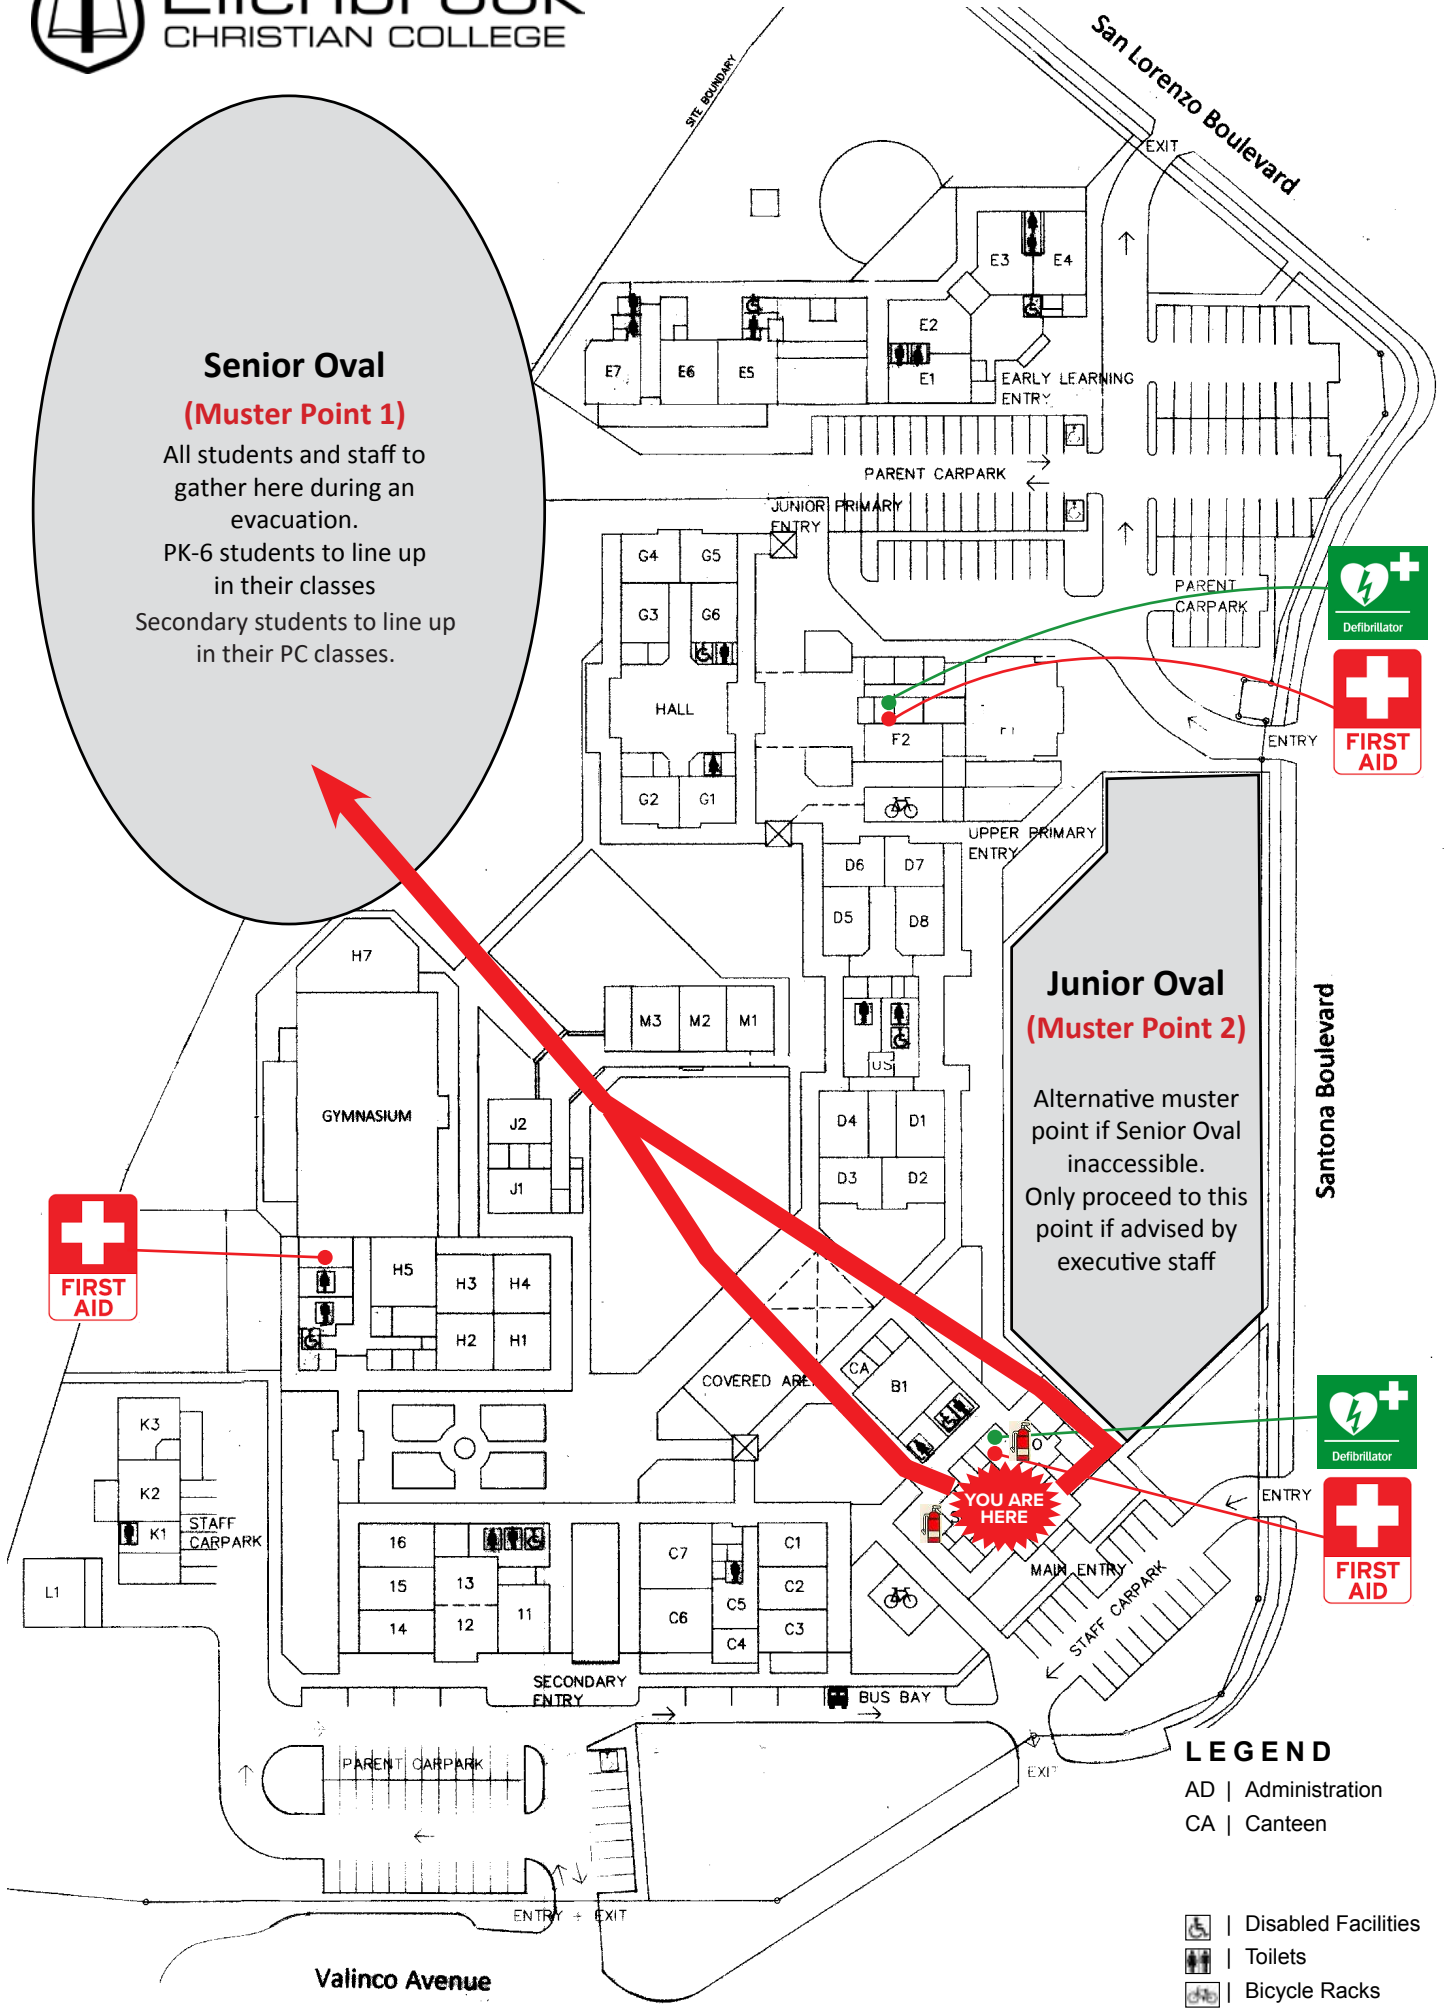

**Senior Oval**  
**(Muster Point 1)**  
All students and staff to gather here during an evacuation.  
PK-6 students to line up in their classes  
Secondary students to line up in their PC classes.

**Junior Oval**  
**(Muster Point 2)**  
Alternative muster point if Senior Oval inaccessible.  
Only proceed to this point if advised by executive staff

Santona Boulevard

**LEGEND**

- AD | Administration
- CA | Canteen

- Disabled Facilities
- Toilets
- Bicycle Racks