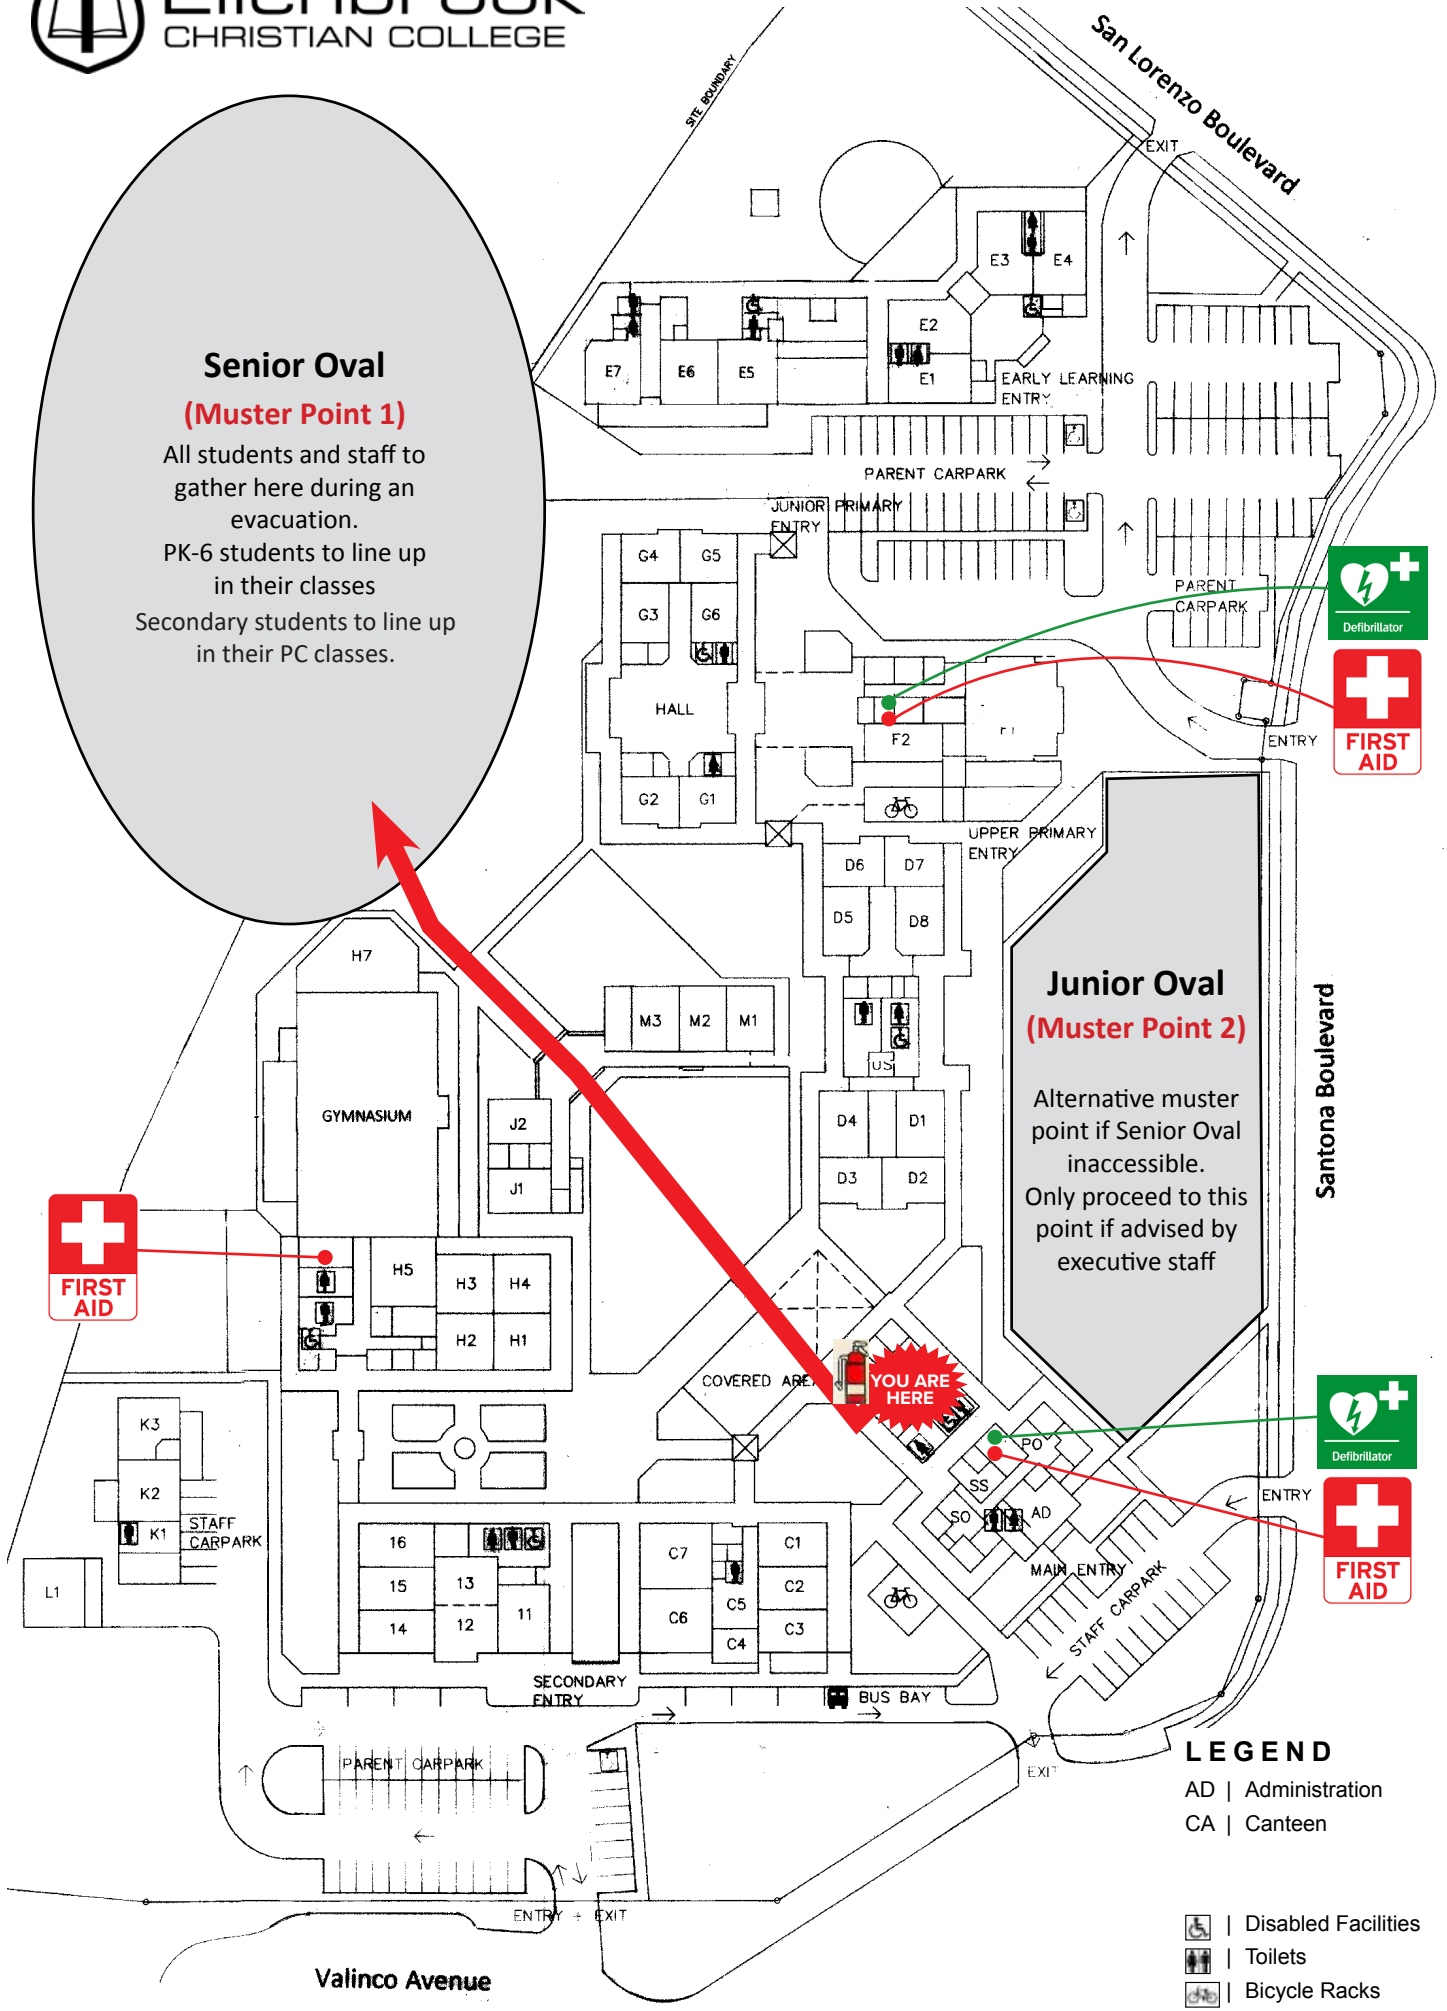

Senior Oval
(Muster Point 1)
All students and staff to gather here during an evacuation.
PK-6 students to line up in their classes
Secondary students to line up in their PC classes.

Junior Oval
(Muster Point 2)
Alternative muster point if Senior Oval inaccessible.
Only proceed to this point if advised by executive staff

- LEGEND**
- AD | Administration
 - CA | Canteen
 - Disabled Facilities
 - Toilets
 - Bicycle Racks