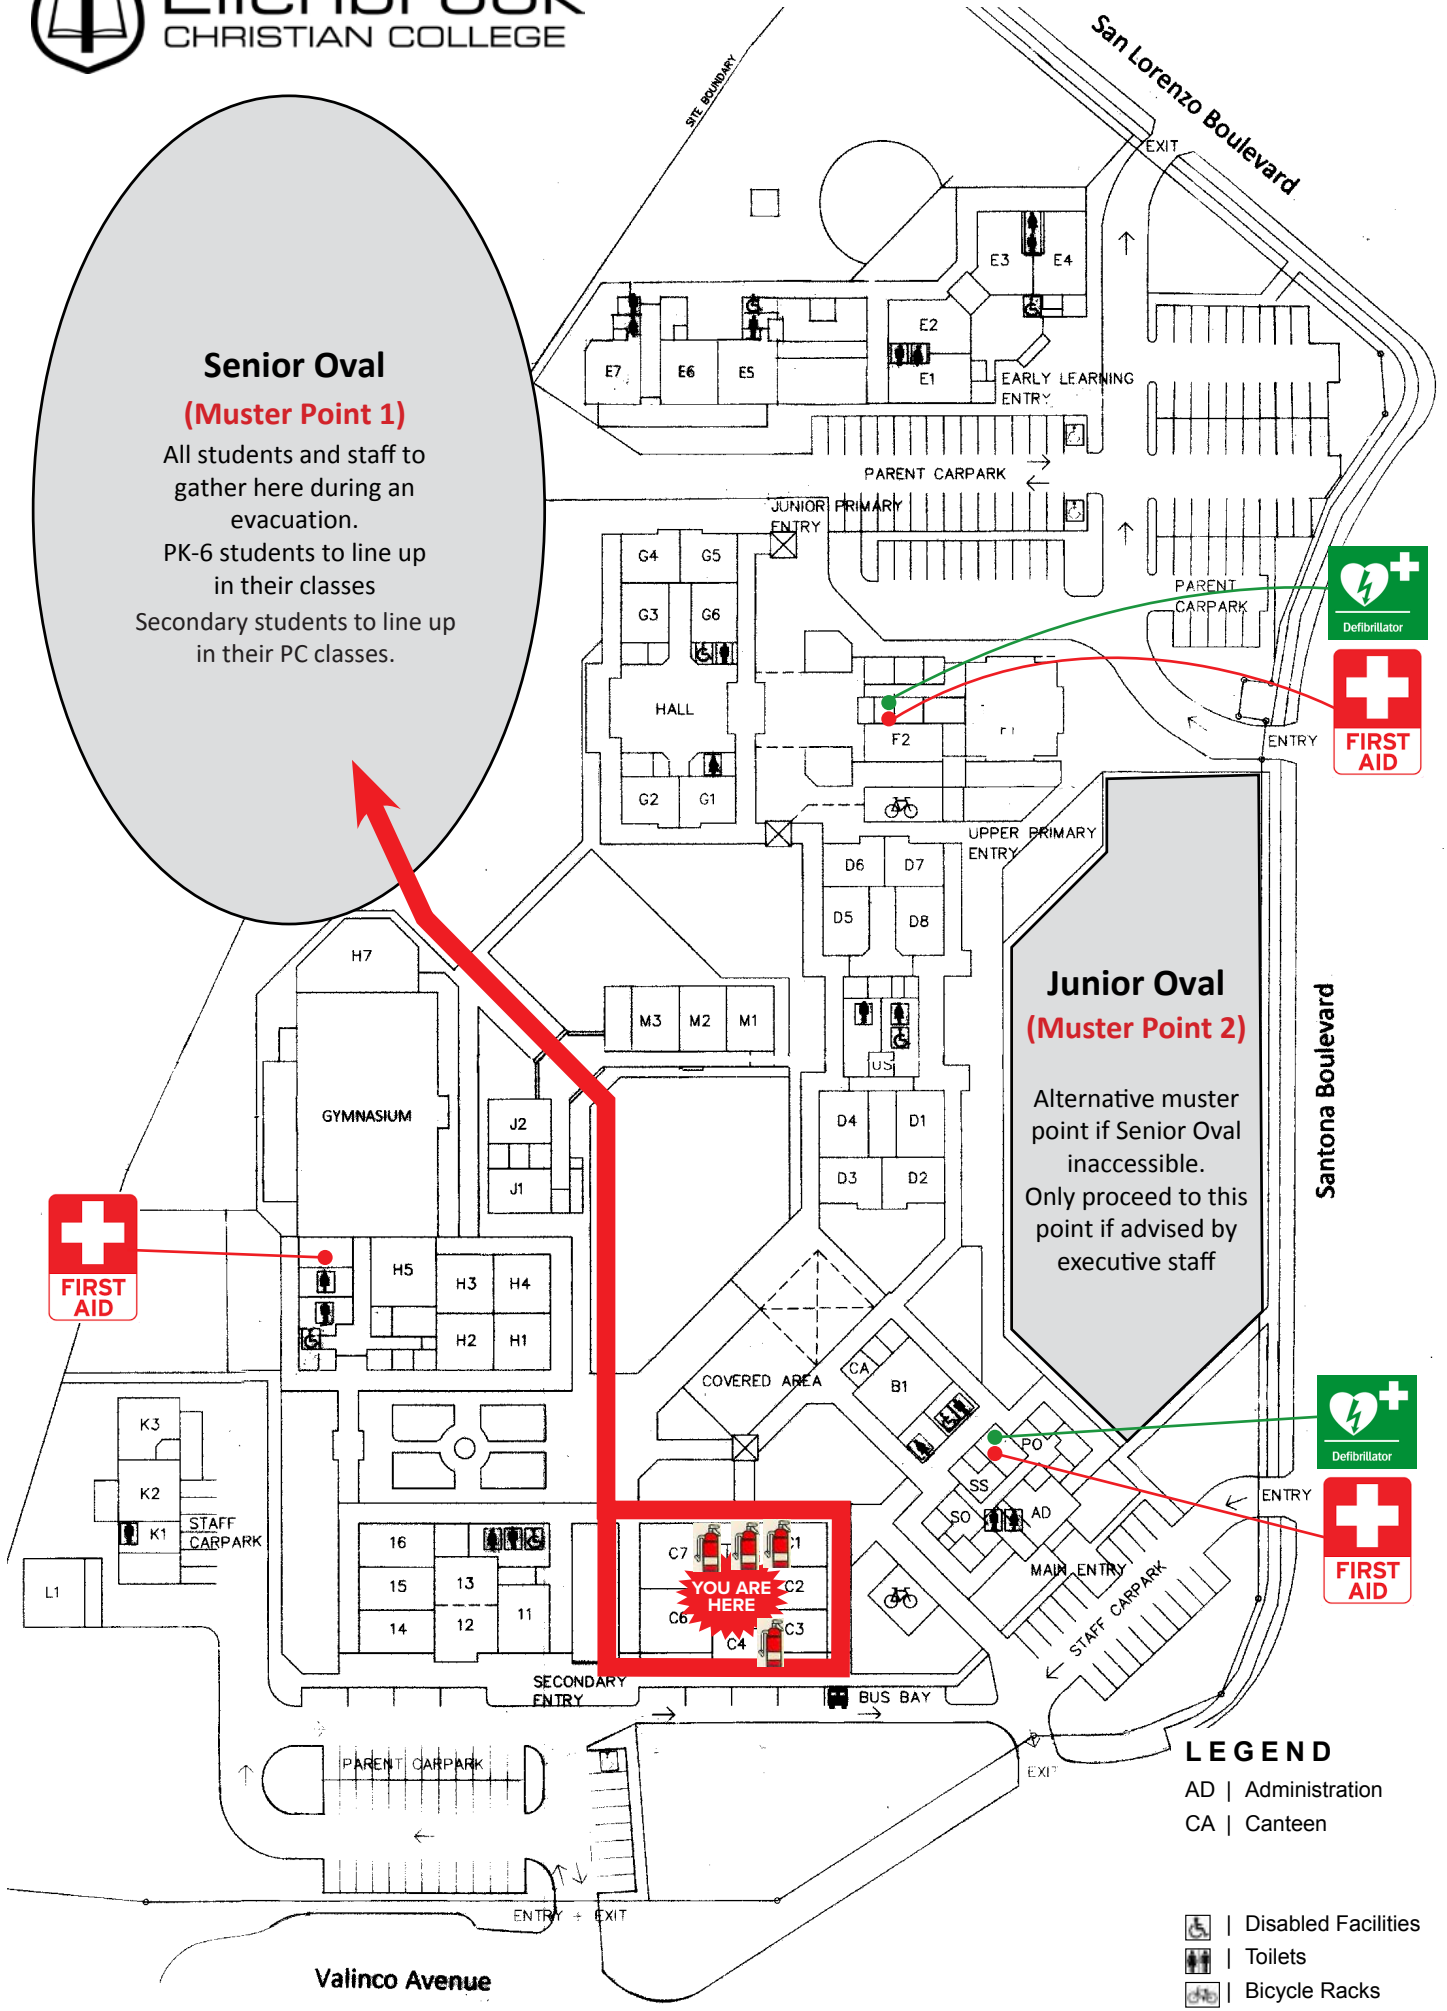

Senior Oval
(Muster Point 1)
All students and staff to gather here during an evacuation.
PK-6 students to line up in their classes
Secondary students to line up in their PC classes.

Junior Oval
(Muster Point 2)
Alternative muster point if Senior Oval inaccessible.
Only proceed to this point if advised by executive staff

Santona Boulevard

LEGEND

- AD | Administration
- CA | Canteen

- Disabled Facilities
- Toilets
- Bicycle Racks

Valinco Avenue