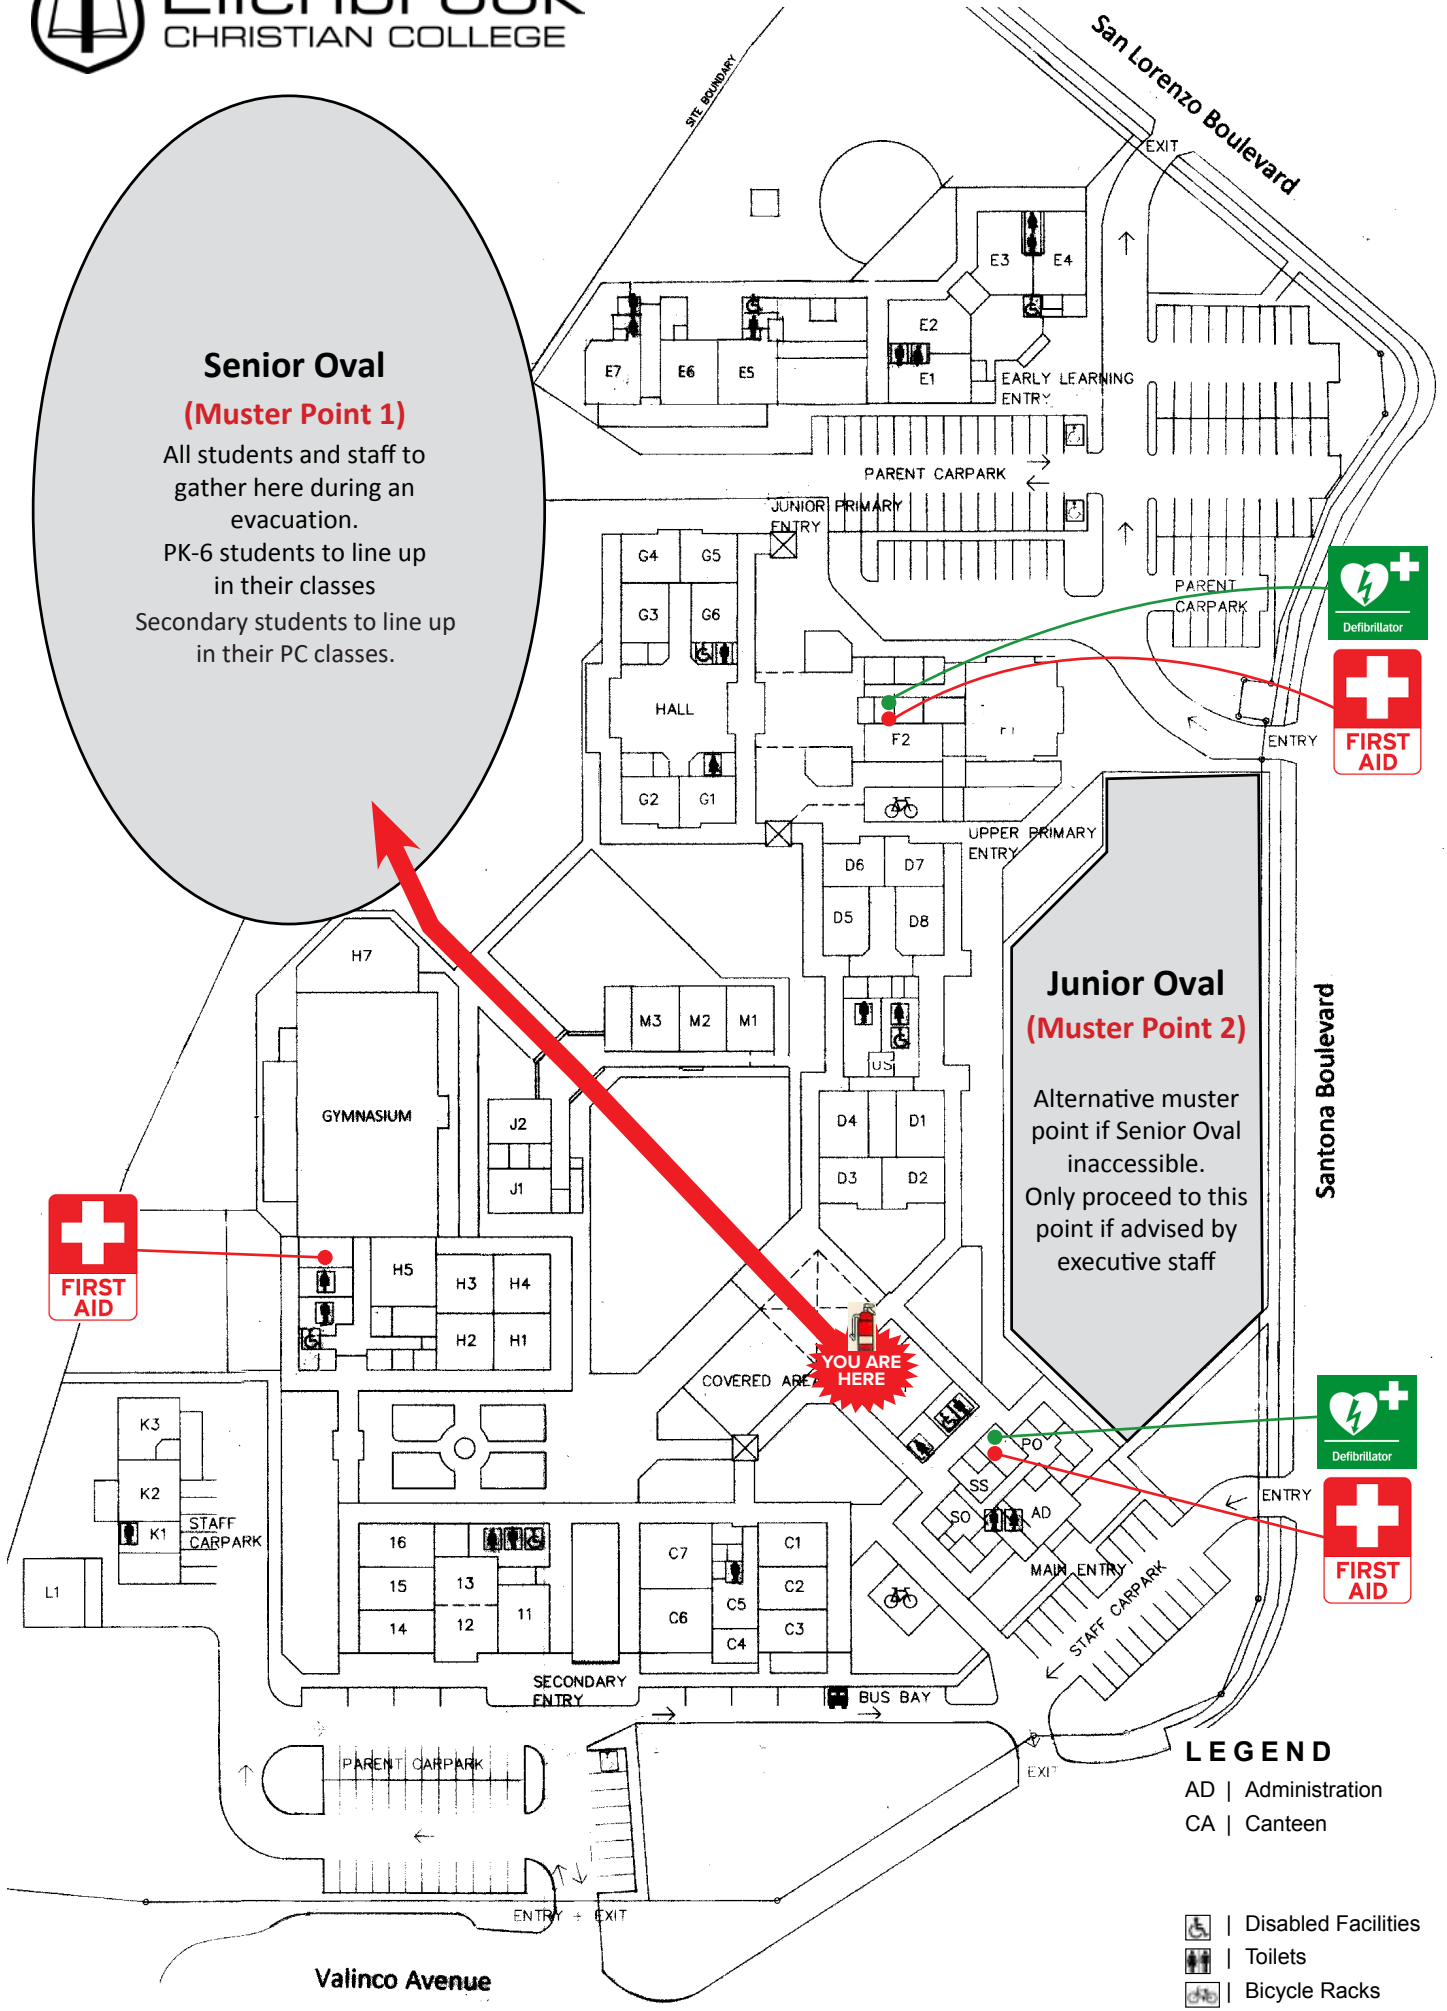

**Senior Oval**  
**(Muster Point 1)**  
All students and staff to gather here during an evacuation.  
PK-6 students to line up in their classes  
Secondary students to line up in their PC classes.

**Junior Oval**  
**(Muster Point 2)**  
Alternative muster point if Senior Oval inaccessible.  
Only proceed to this point if advised by executive staff

Santona Boulevard

**LEGEND**

- AD | Administration
- CA | Canteen

- Disabled Facilities
- Toilets
- Bicycle Racks

Valinco Avenue