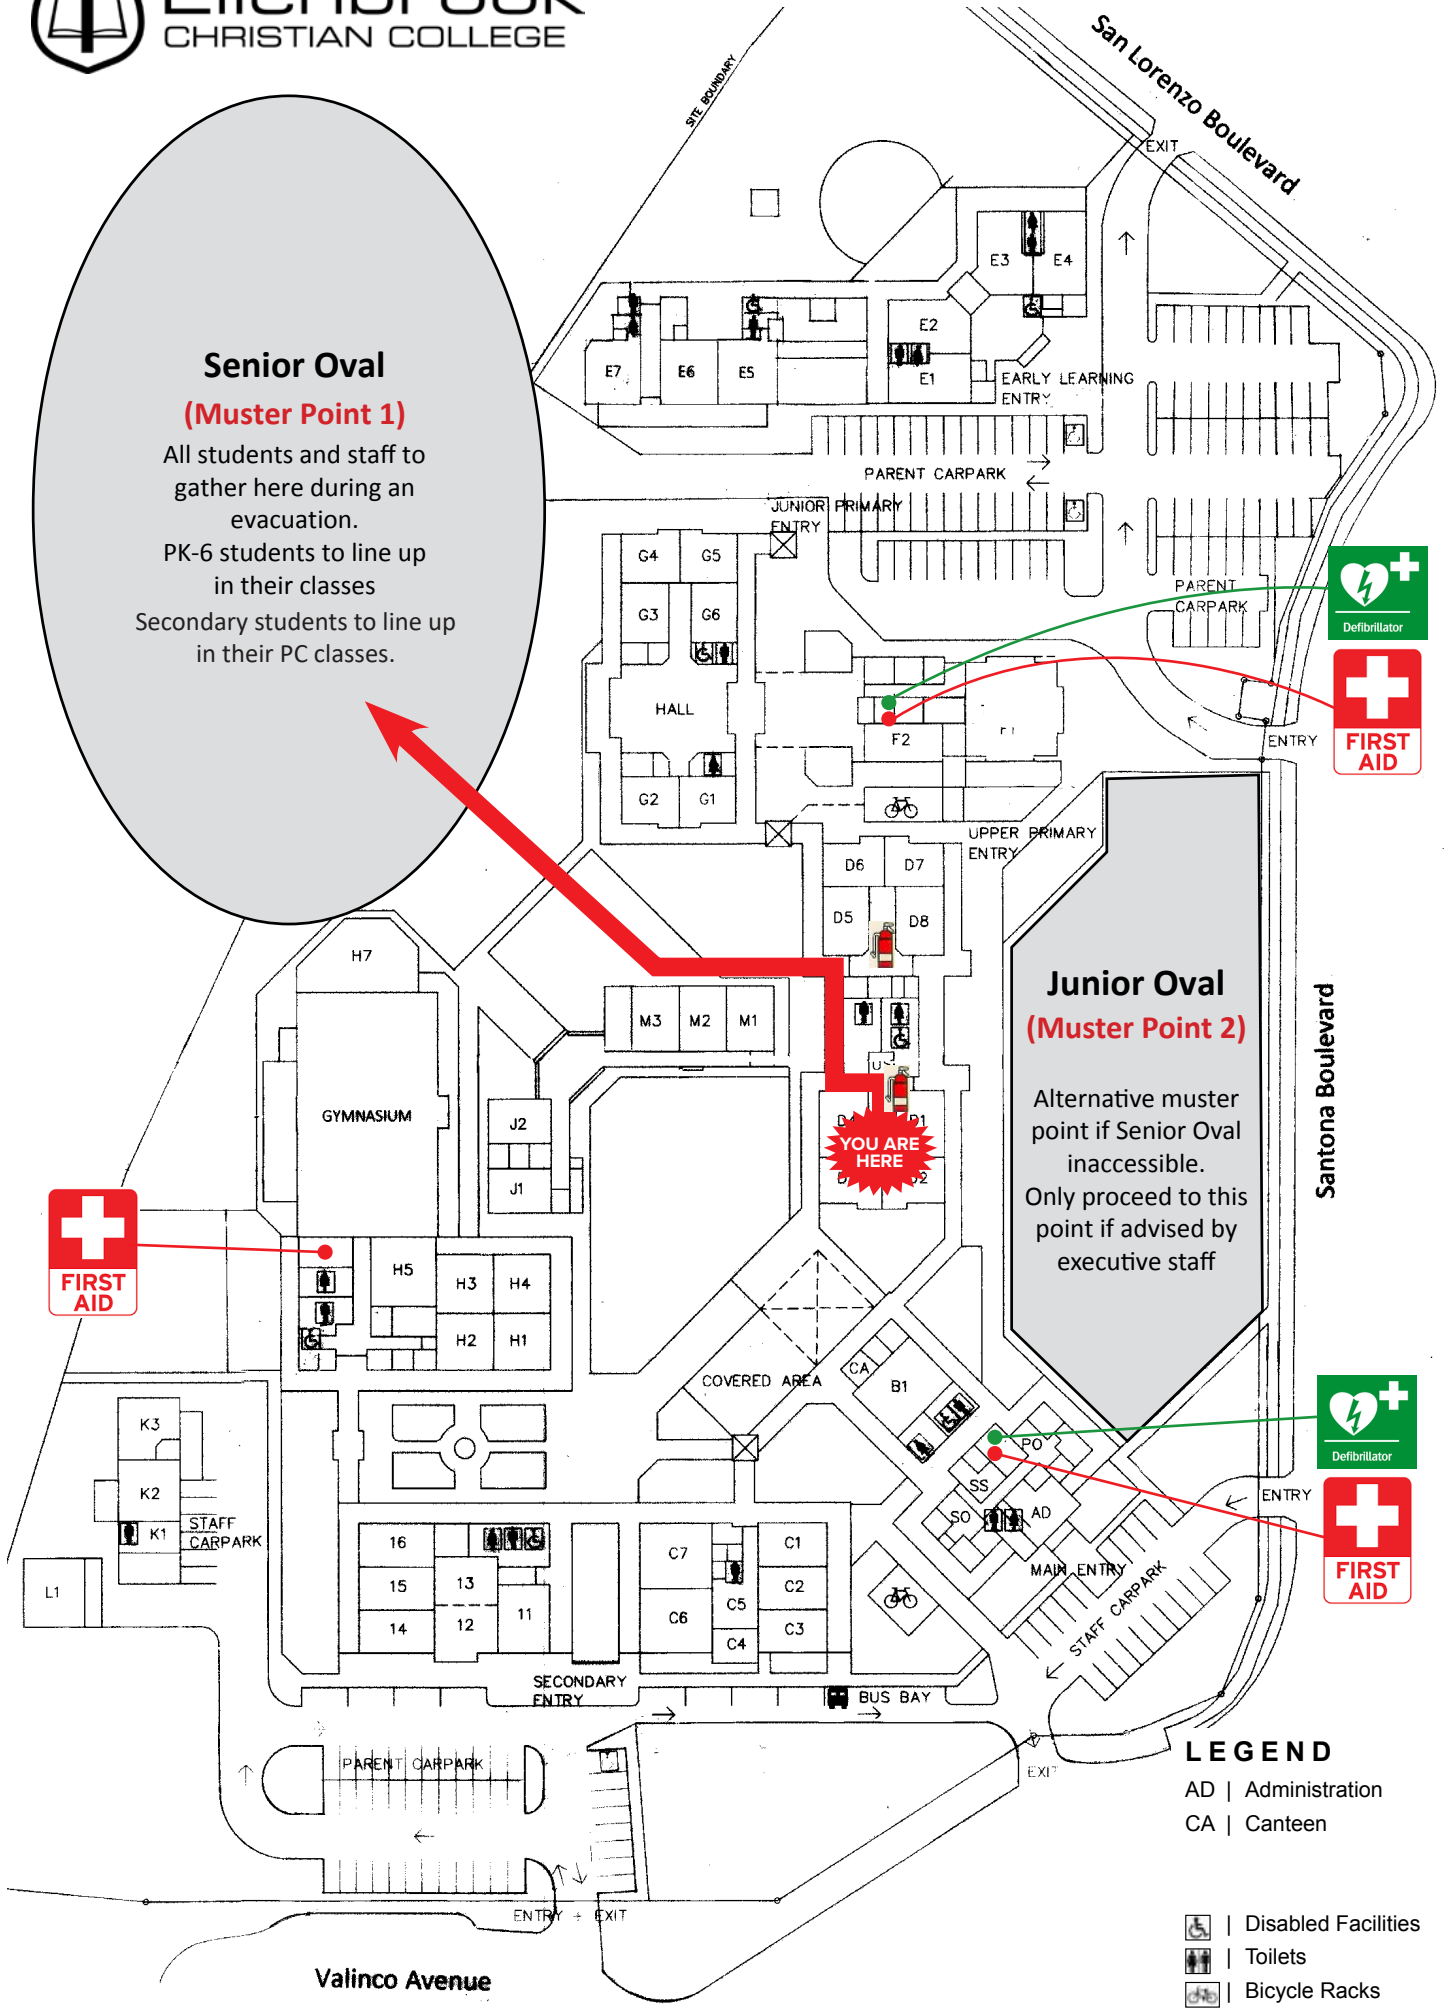

**Senior Oval**  
**(Muster Point 1)**  
All students and staff to gather here during an evacuation.  
PK-6 students to line up in their classes  
Secondary students to line up in their PC classes.

**Junior Oval**  
**(Muster Point 2)**  
Alternative muster point if Senior Oval inaccessible.  
Only proceed to this point if advised by executive staff

**LEGEND**

- AD | Administration
- CA | Canteen

- Disabled Facilities
- Toilets
- Bicycle Racks

# D Block Evacuation Map

**Senior Oval**  
**(Muster Point 1)**  
All students and staff to gather here during an evacuation.  
PK-6 students to line up in their classes  
Secondary students to line up in their PC classes.

**Junior Oval**  
**(Muster Point 2)**  
Alternative muster point if Senior Oval inaccessible.  
Only proceed to this point if advised by executive staff

- LEGEND**
- AD | Administration
  - CA | Canteen
  - | Disabled Facilities
  - | Toilets
  - | Bicycle Racks