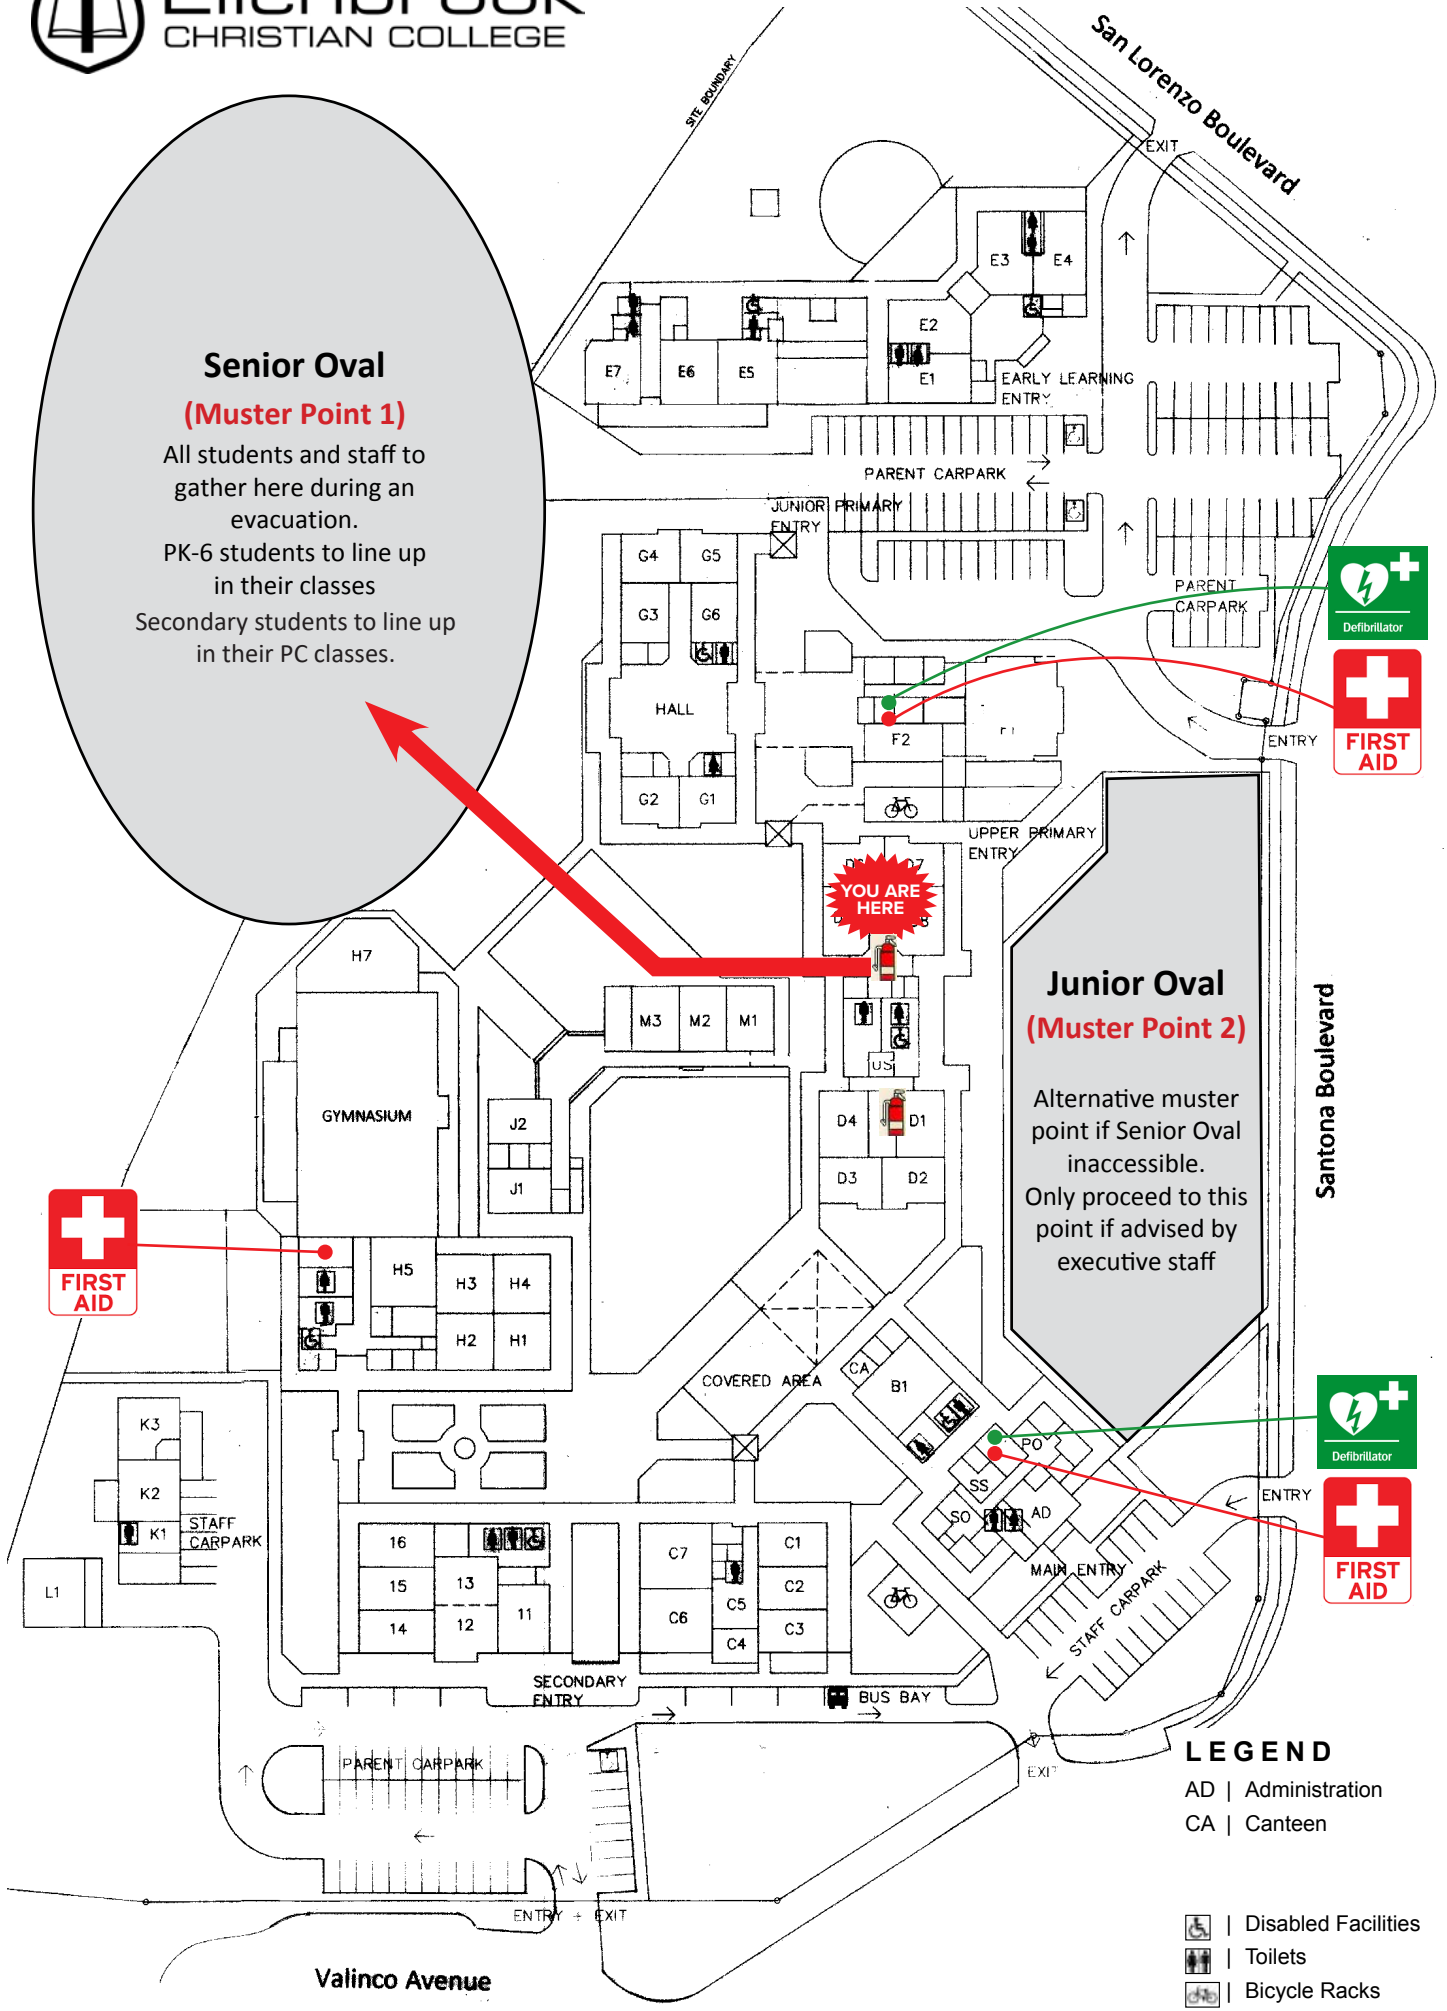

**Senior Oval**  
**(Muster Point 1)**  
All students and staff to gather here during an evacuation.  
PK-6 students to line up in their classes  
Secondary students to line up in their PC classes.

**Junior Oval**  
**(Muster Point 2)**  
Alternative muster point if Senior Oval inaccessible.  
Only proceed to this point if advised by executive staff

**LEGEND**

- AD | Administration
- CA | Canteen

- Disabled Facilities
- Toilets
- Bicycle Racks

# D Block Evacuation Map

**Senior Oval**  
**(Muster Point 1)**  
All students and staff to gather here during an evacuation.  
PK-6 students to line up in their classes  
Secondary students to line up in their PC classes.

**Junior Oval**  
**(Muster Point 2)**  
Alternative muster point if Senior Oval inaccessible.  
Only proceed to this point if advised by executive staff

- LEGEND**
- AD | Administration
  - CA | Canteen
  - | Disabled Facilities
  - | Toilets
  - | Bicycle Racks