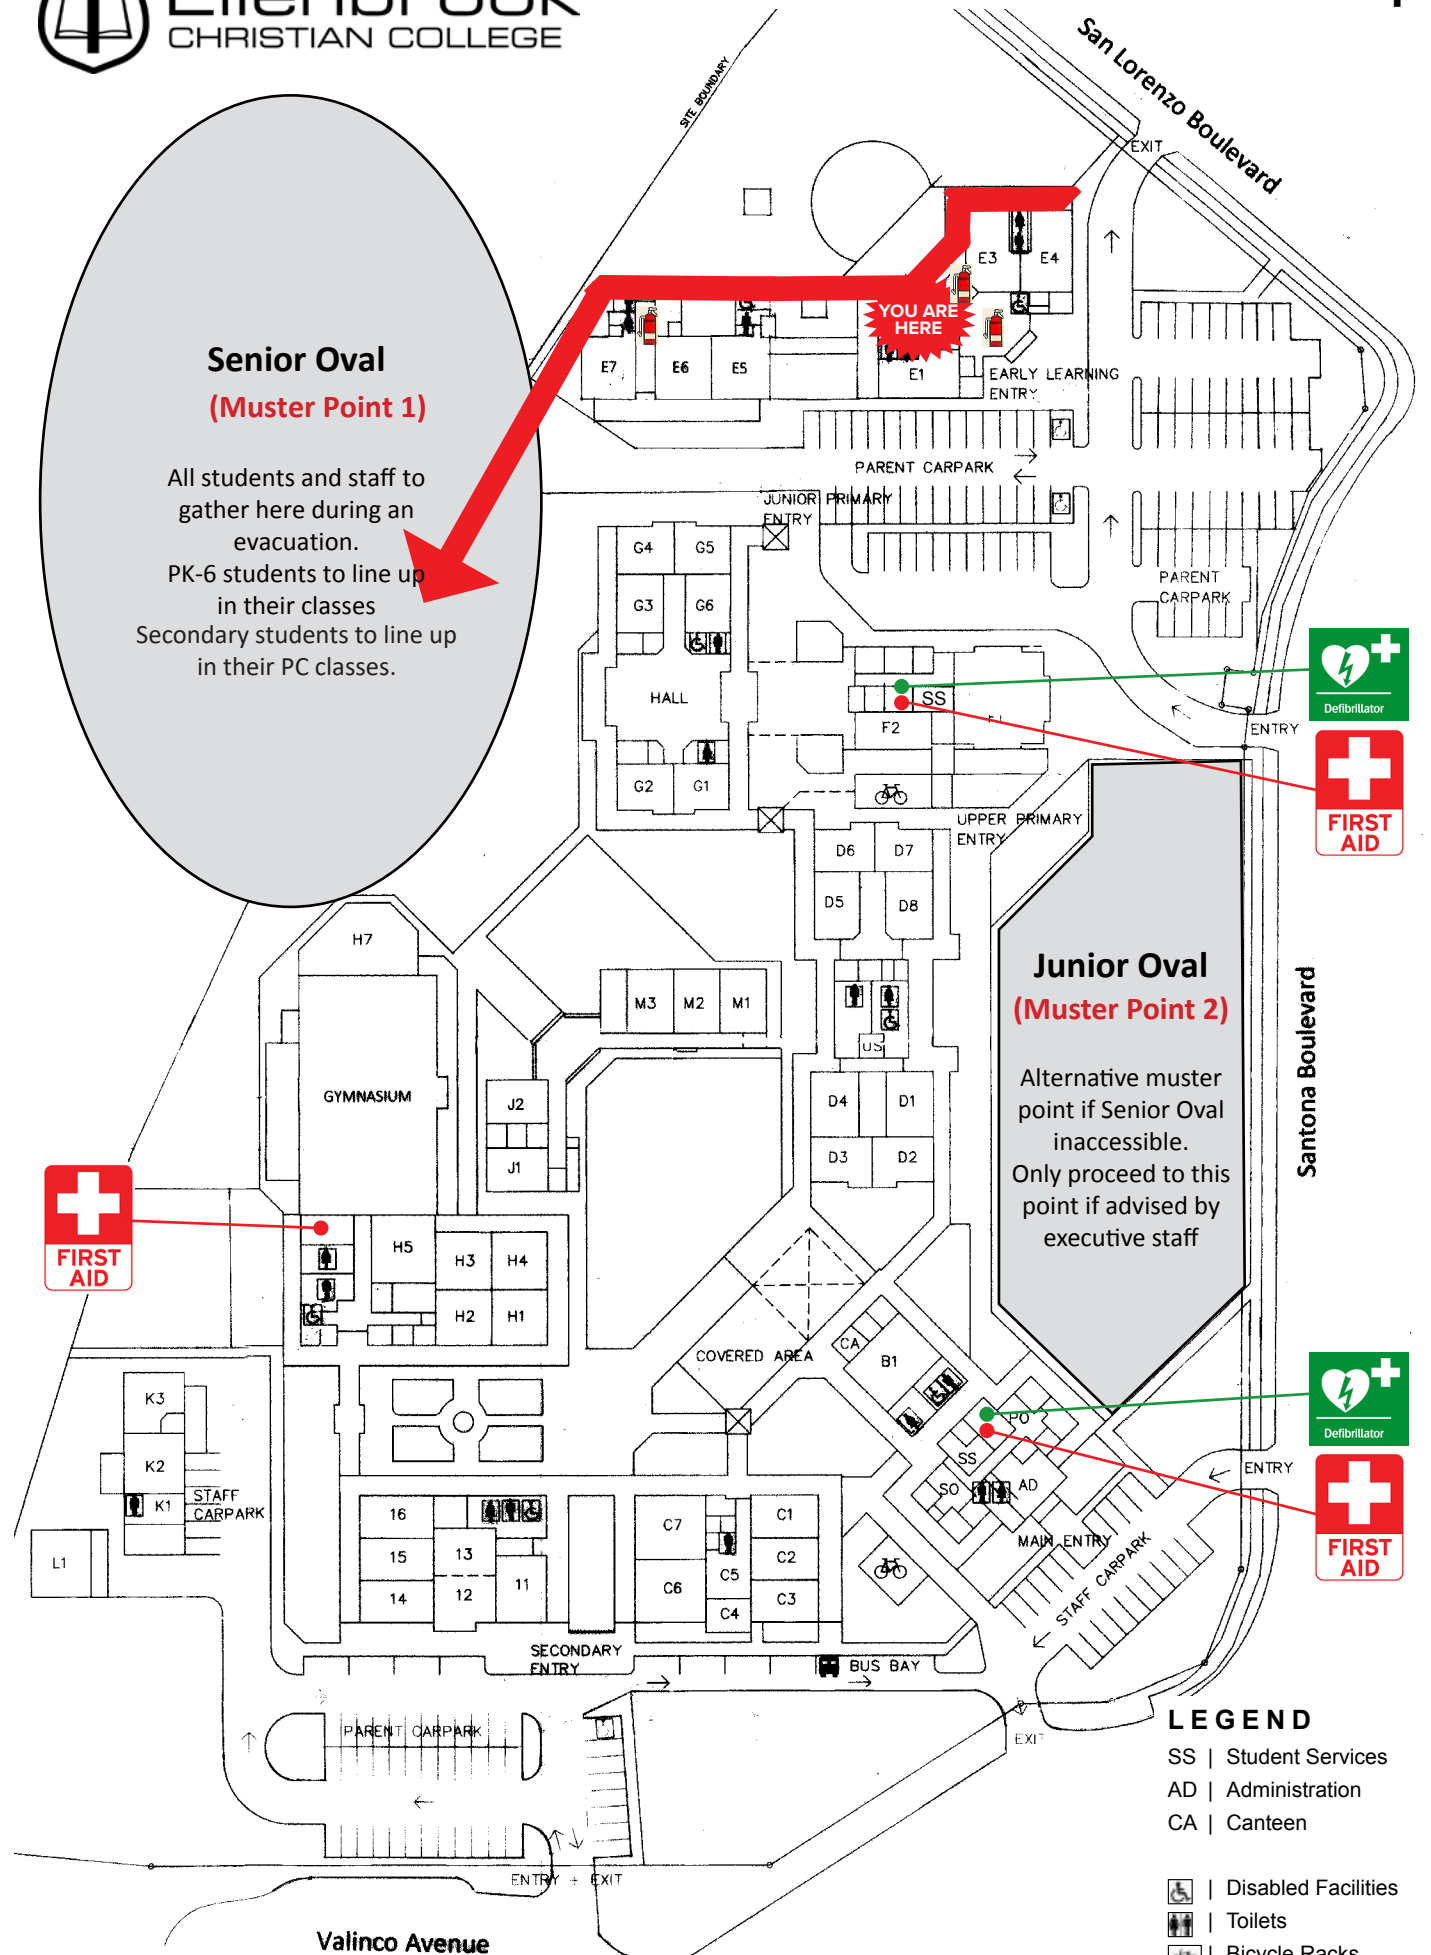

Senior Oval
(Muster Point 1)

All students and staff to gather here during an evacuation.
PK-6 students to line up in their classes
Secondary students to line up in their PC classes.

Junior Oval
(Muster Point 2)

Alternative muster point if Senior Oval inaccessible.
Only proceed to this point if advised by executive staff

LEGEND

- SS | Student Services
- AD | Administration
- CA | Canteen
- | Disabled Facilities
- | Toilets
- | Bicycle Racks

Valinco Avenue

Santona Boulevard

San Lorenzo Boulevard