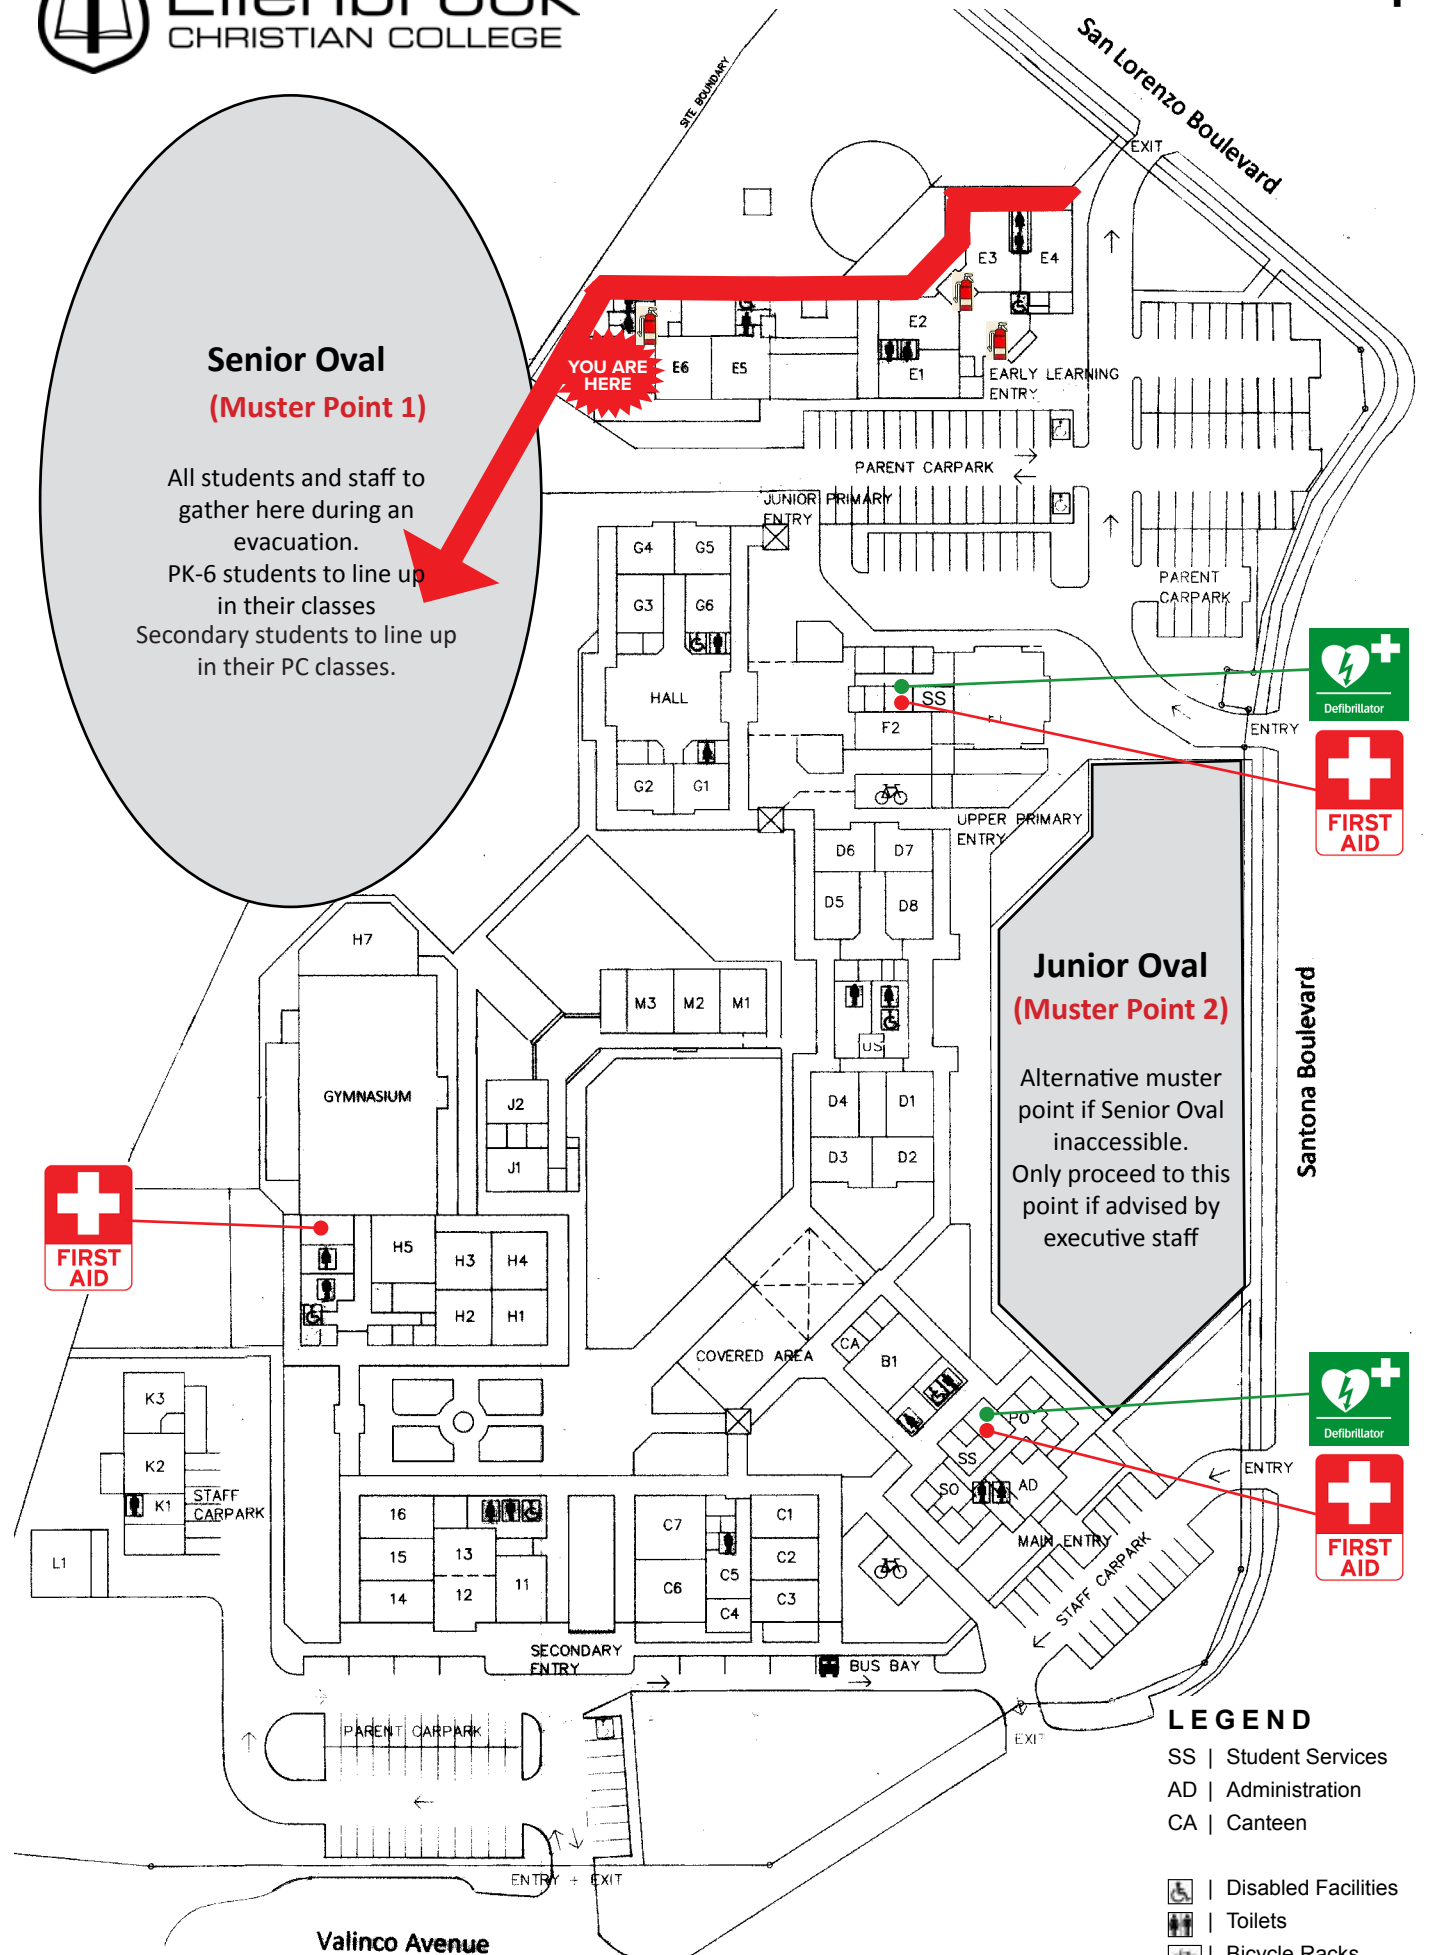

Senior Oval
(Muster Point 1)

All students and staff to gather here during an evacuation.
PK-6 students to line up in their classes
Secondary students to line up in their PC classes.

Junior Oval
(Muster Point 2)

Alternative muster point if Senior Oval inaccessible.
Only proceed to this point if advised by executive staff

YOU ARE HERE

LEGEND

- SS | Student Services
- AD | Administration
- CA | Canteen
- | Disabled Facilities
- | Toilets
- | Bicycle Racks

Valinco Avenue

Santona Boulevard

San Lorenzo Boulevard

Site Boundary