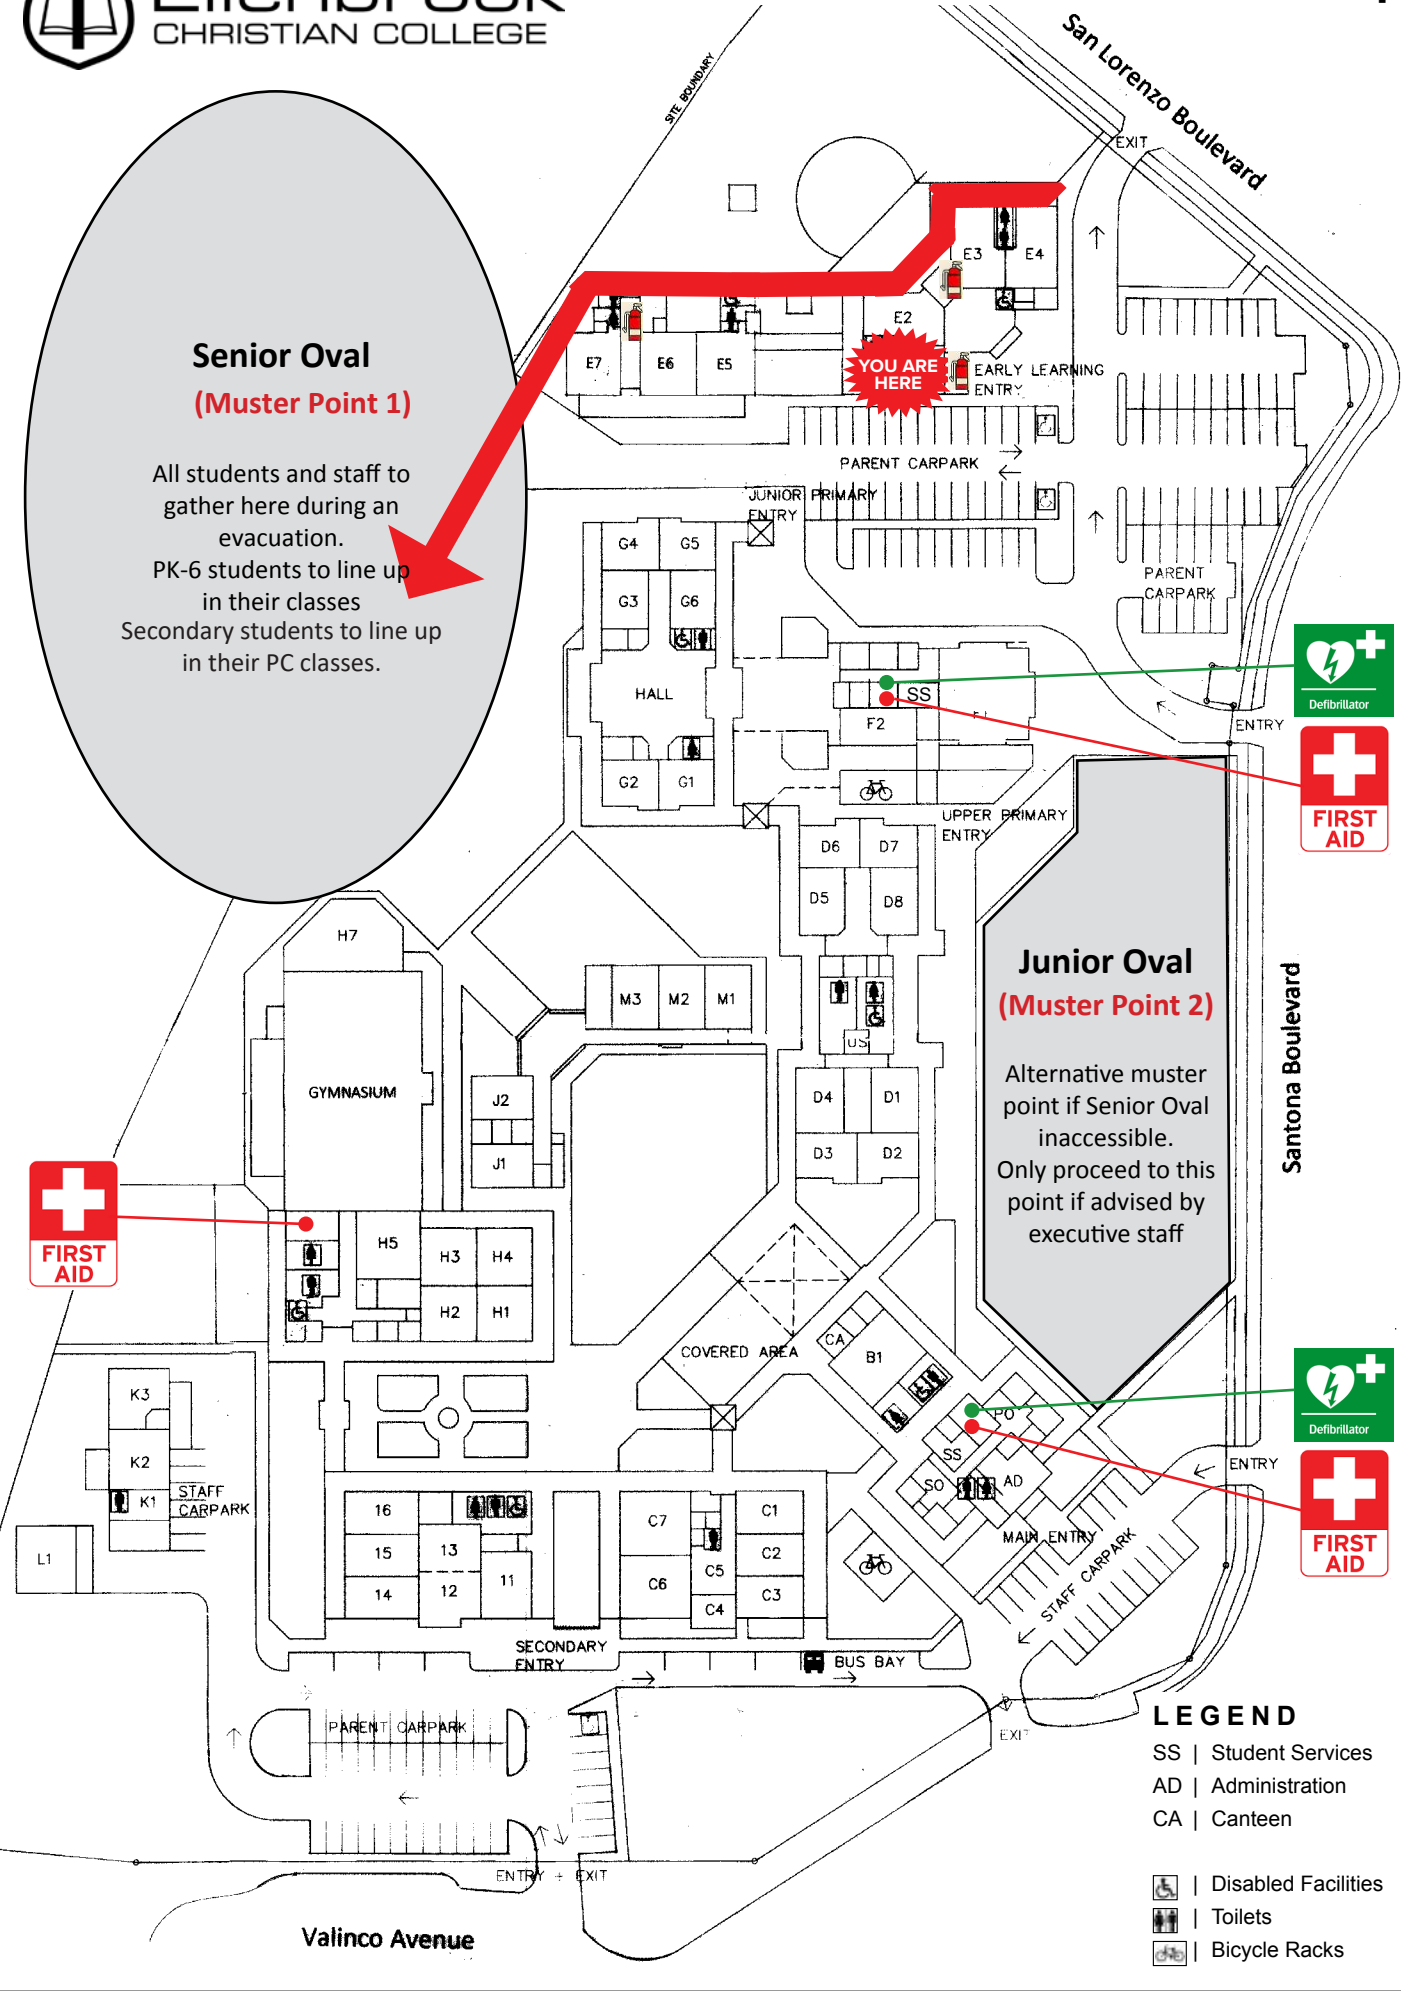

Alternative muster point if Senior Oval inaccessible.  
 Only proceed to this point if advised by executive staff

**LEGEND**

- SS | Student Services
- AD | Administration
- CA | Canteen
- | Disabled Facilities
- | Toilets
- | Bicycle Racks

Valinco Avenue

Santona Boulevard

San Lorenzo Boulevard

**Senior Oval**  
**(Muster Point 1)**

All students and staff to gather here during an evacuation.  
PK-6 students to line up in their classes  
Secondary students to line up in their PC classes.

**Junior Oval**  
**(Muster Point 2)**

Alternative muster point if Senior Oval inaccessible.  
Only proceed to this point if advised by executive staff

**LEGEND**

- SS | Student Services
- AD | Administration
- CA | Canteen
- | Disabled Facilities
- | Toilets
- | Bicycle Racks

Alternative muster point if Senior Oval inaccessible.  
Only proceed to this point if advised by executive staff

**YOU ARE HERE**