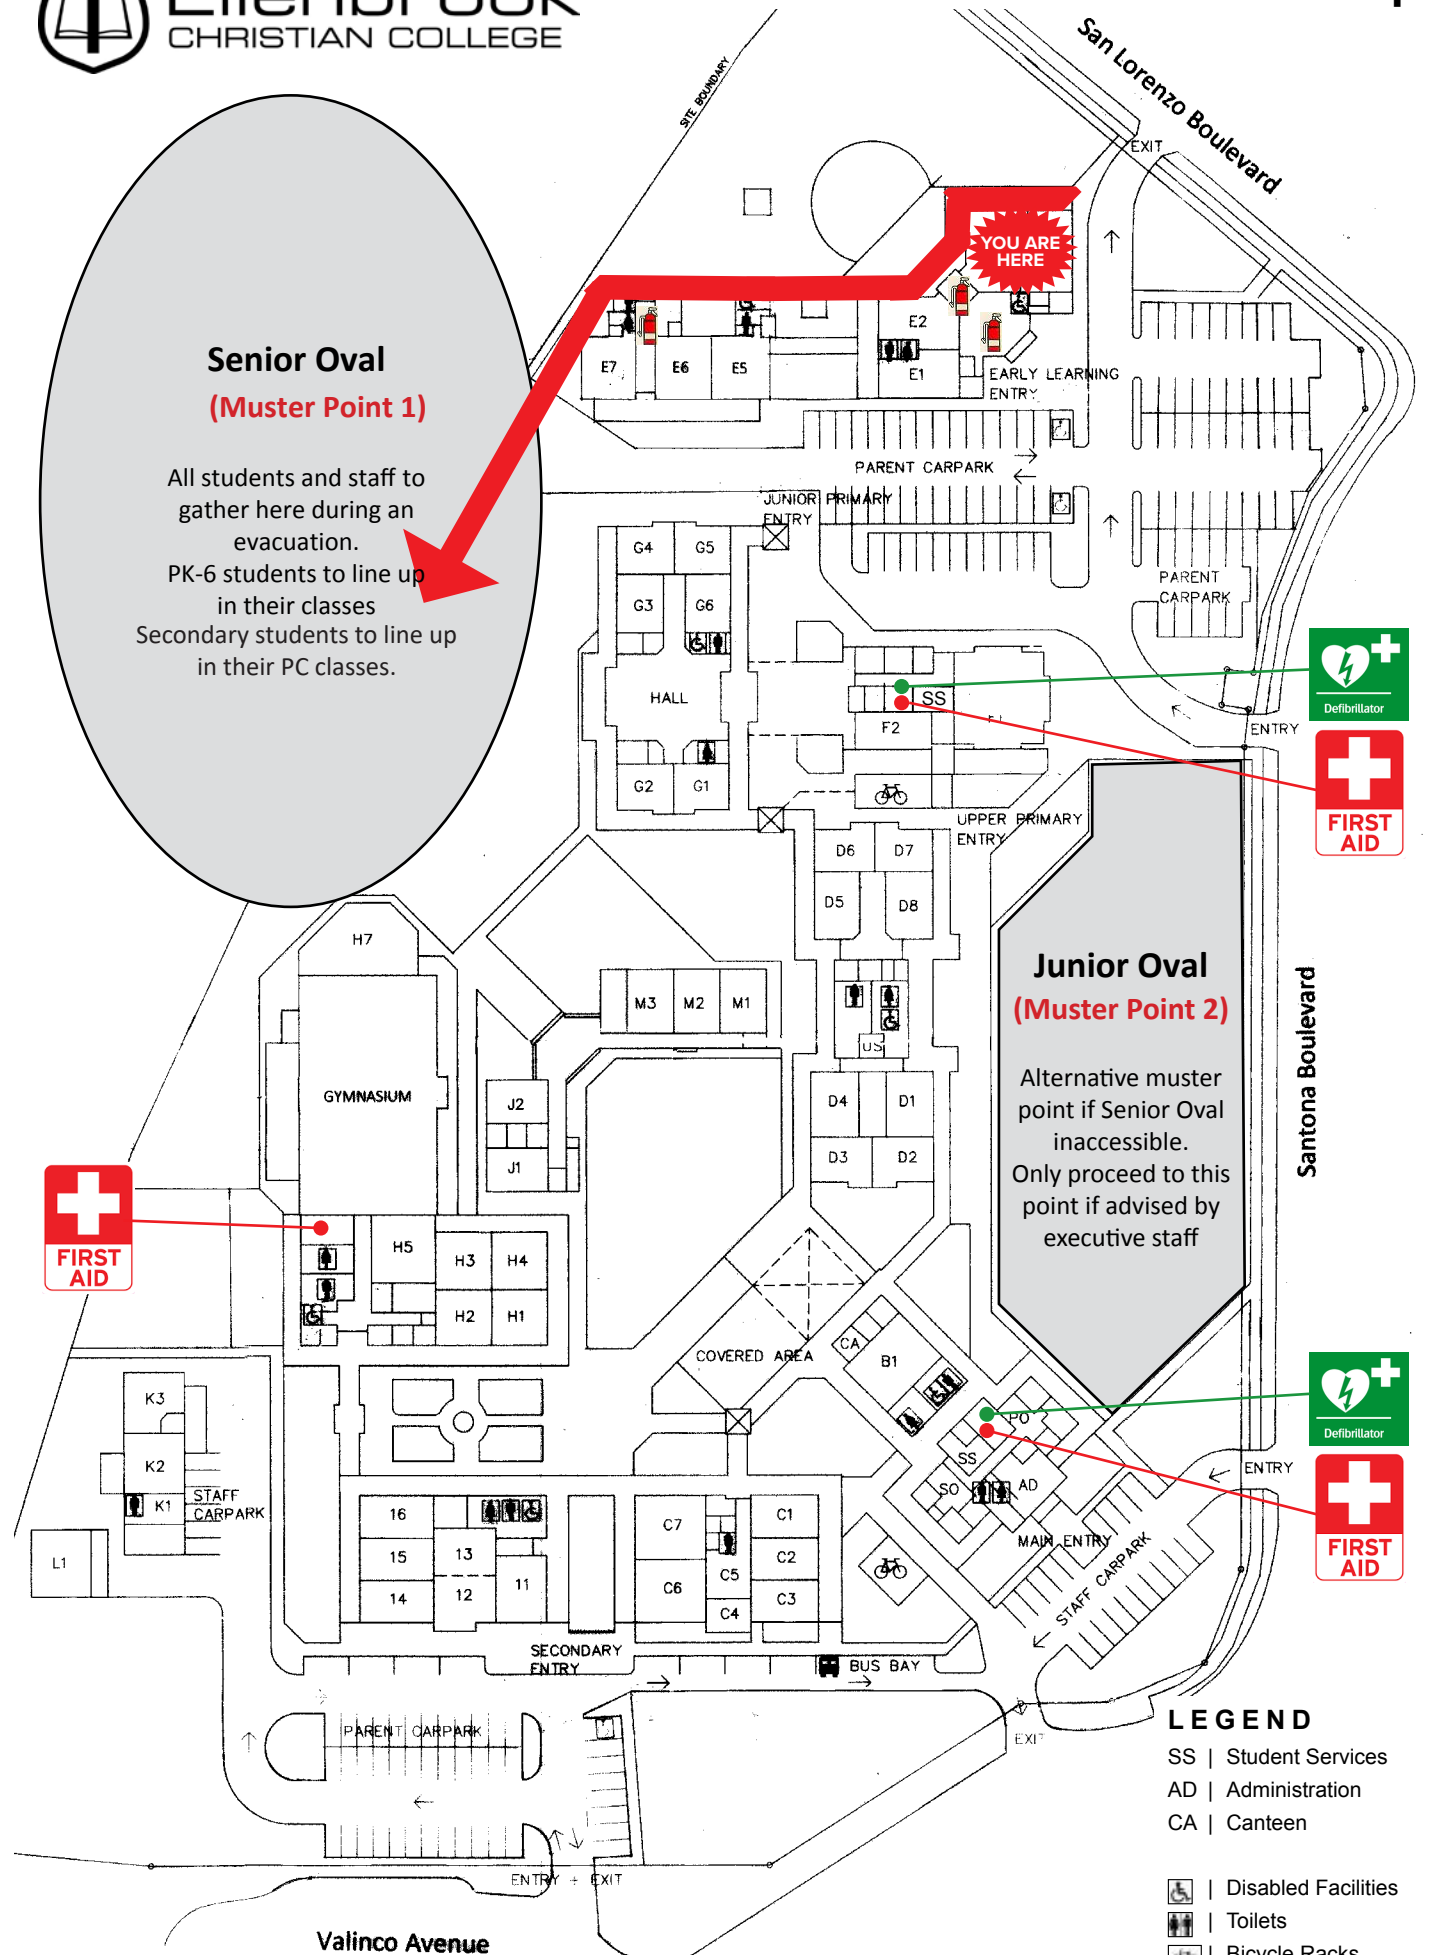

**Senior Oval**  
**(Muster Point 1)**

All students and staff to gather here during an evacuation.  
 PK-6 students to line up in their classes  
 Secondary students to line up in their PC classes.

**Junior Oval**  
**(Muster Point 2)**

Alternative muster point if Senior Oval inaccessible.  
 Only proceed to this point if advised by executive staff

**YOU ARE HERE**

- LEGEND**
- SS | Student Services
  - AD | Administration
  - CA | Canteen
  -  | Disabled Facilities
  -  | Toilets
  -  | Bicycle Racks

Alternative muster point if Senior Oval inaccessible.  
Only proceed to this point if advised by executive staff

**YOU ARE HERE**