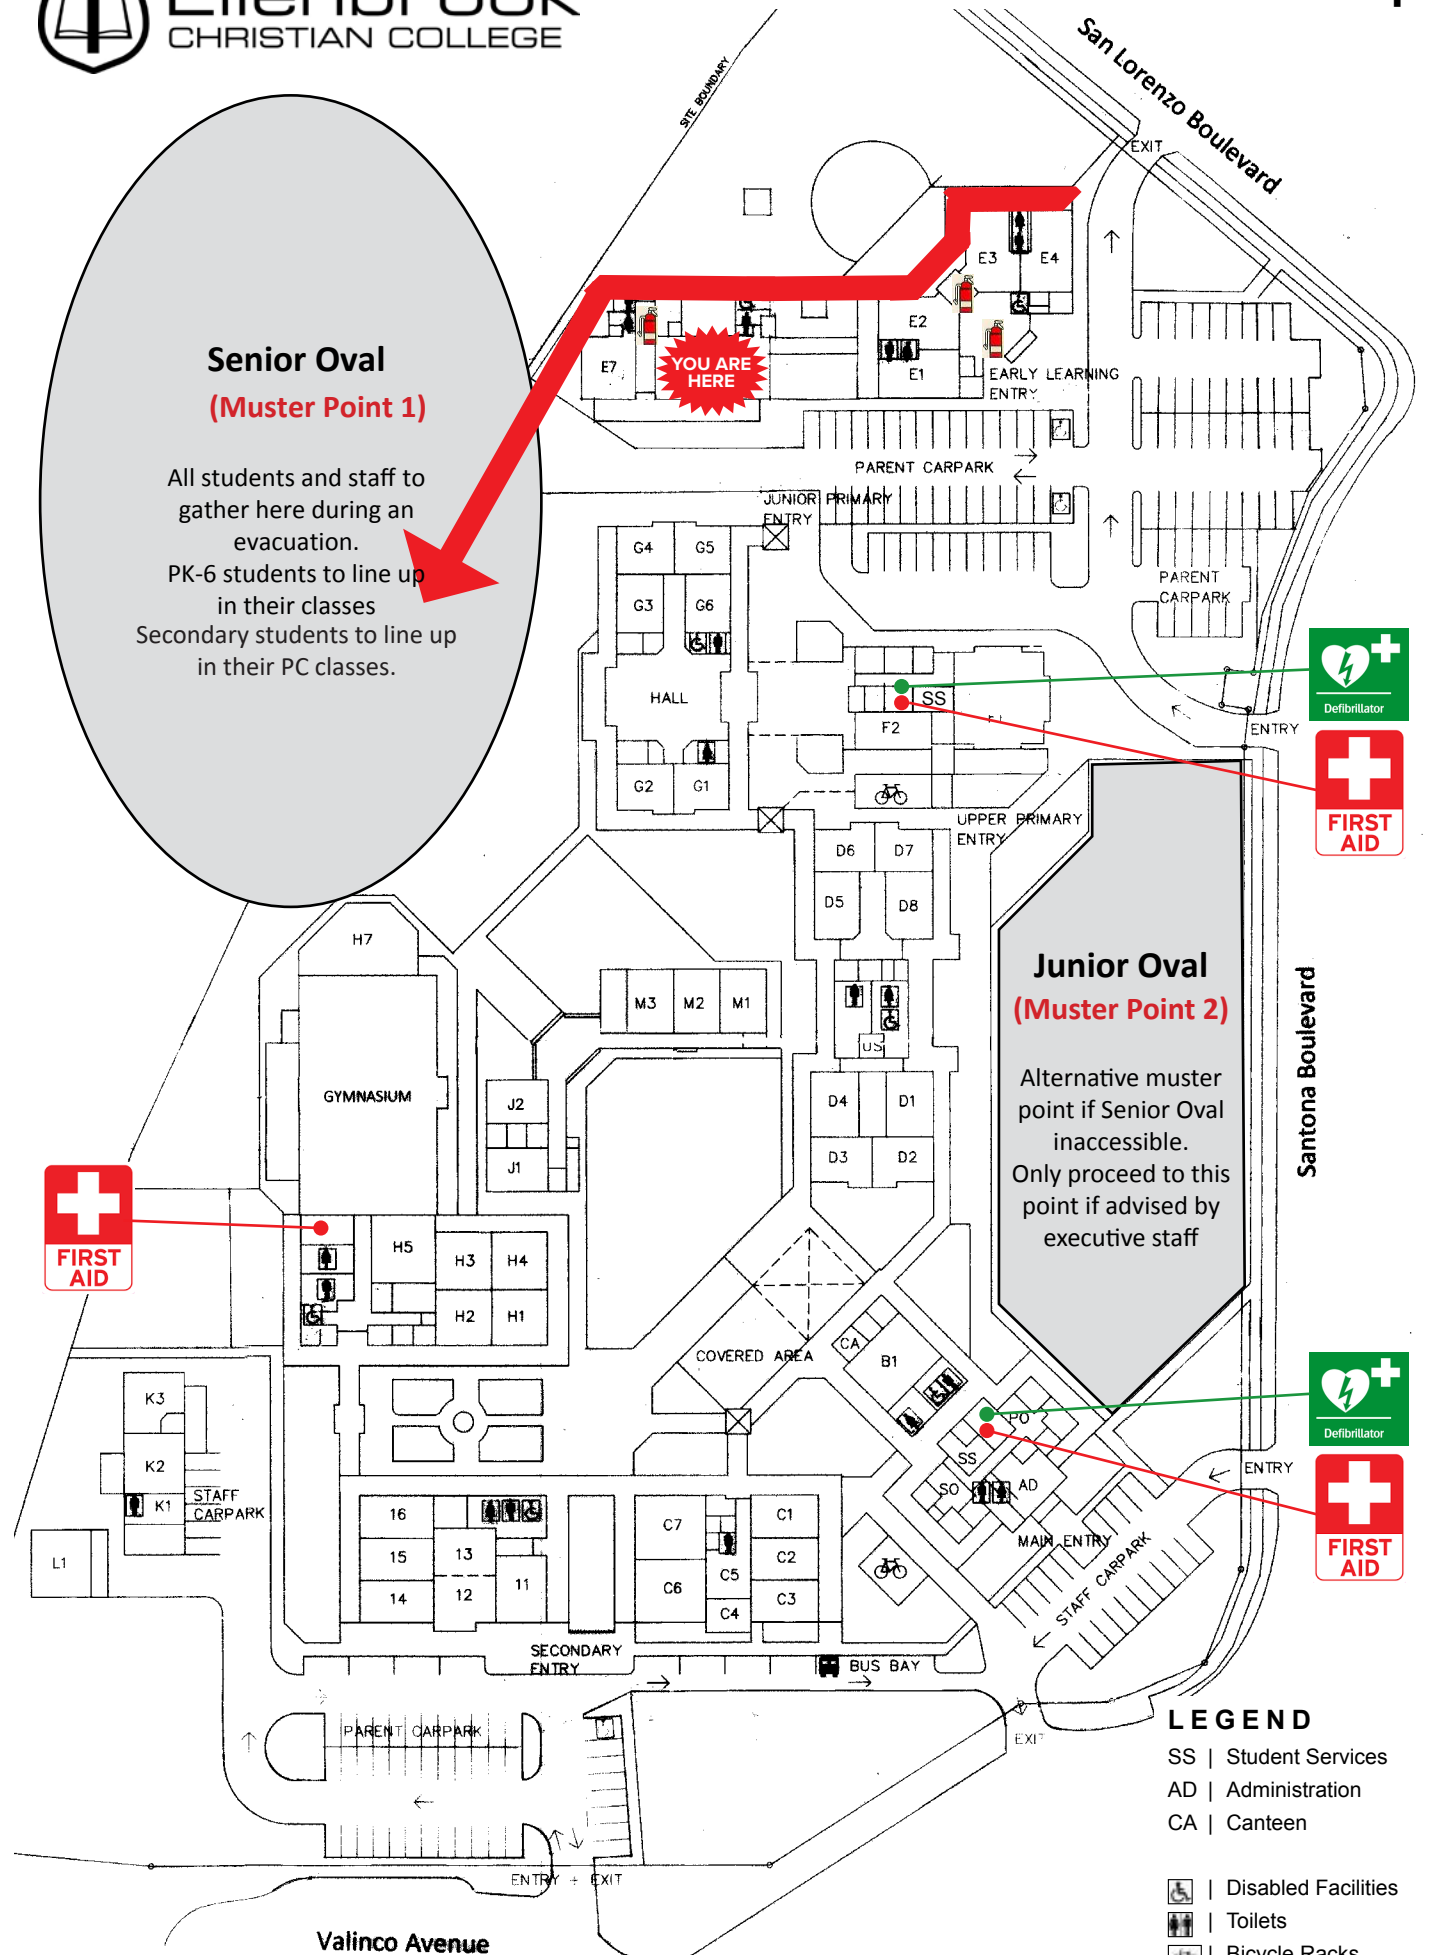

Alternative muster point if Senior Oval inaccessible.  
 Only proceed to this point if advised by executive staff

**LEGEND**

- SS | Student Services
- AD | Administration
- CA | Canteen
- | Disabled Facilities
- | Toilets
- | Bicycle Racks

**Junior Oval**  
**(Muster Point 2)**

Alternative muster point if Senior Oval inaccessible.  
Only proceed to this point if advised by executive staff

**LEGEND**

- SS | Student Services
- AD | Administration
- CA | Canteen
- | Disabled Facilities
- | Toilets
- | Bicycle Racks

**Senior Oval**  
**(Muster Point 1)**

All students and staff to gather here during an evacuation.  
PK-6 students to line up in their classes  
Secondary students to line up in their PC classes.

**Junior Oval**  
**(Muster Point 2)**

Alternative muster point if Senior Oval inaccessible.  
Only proceed to this point if advised by executive staff

**YOU ARE HERE**