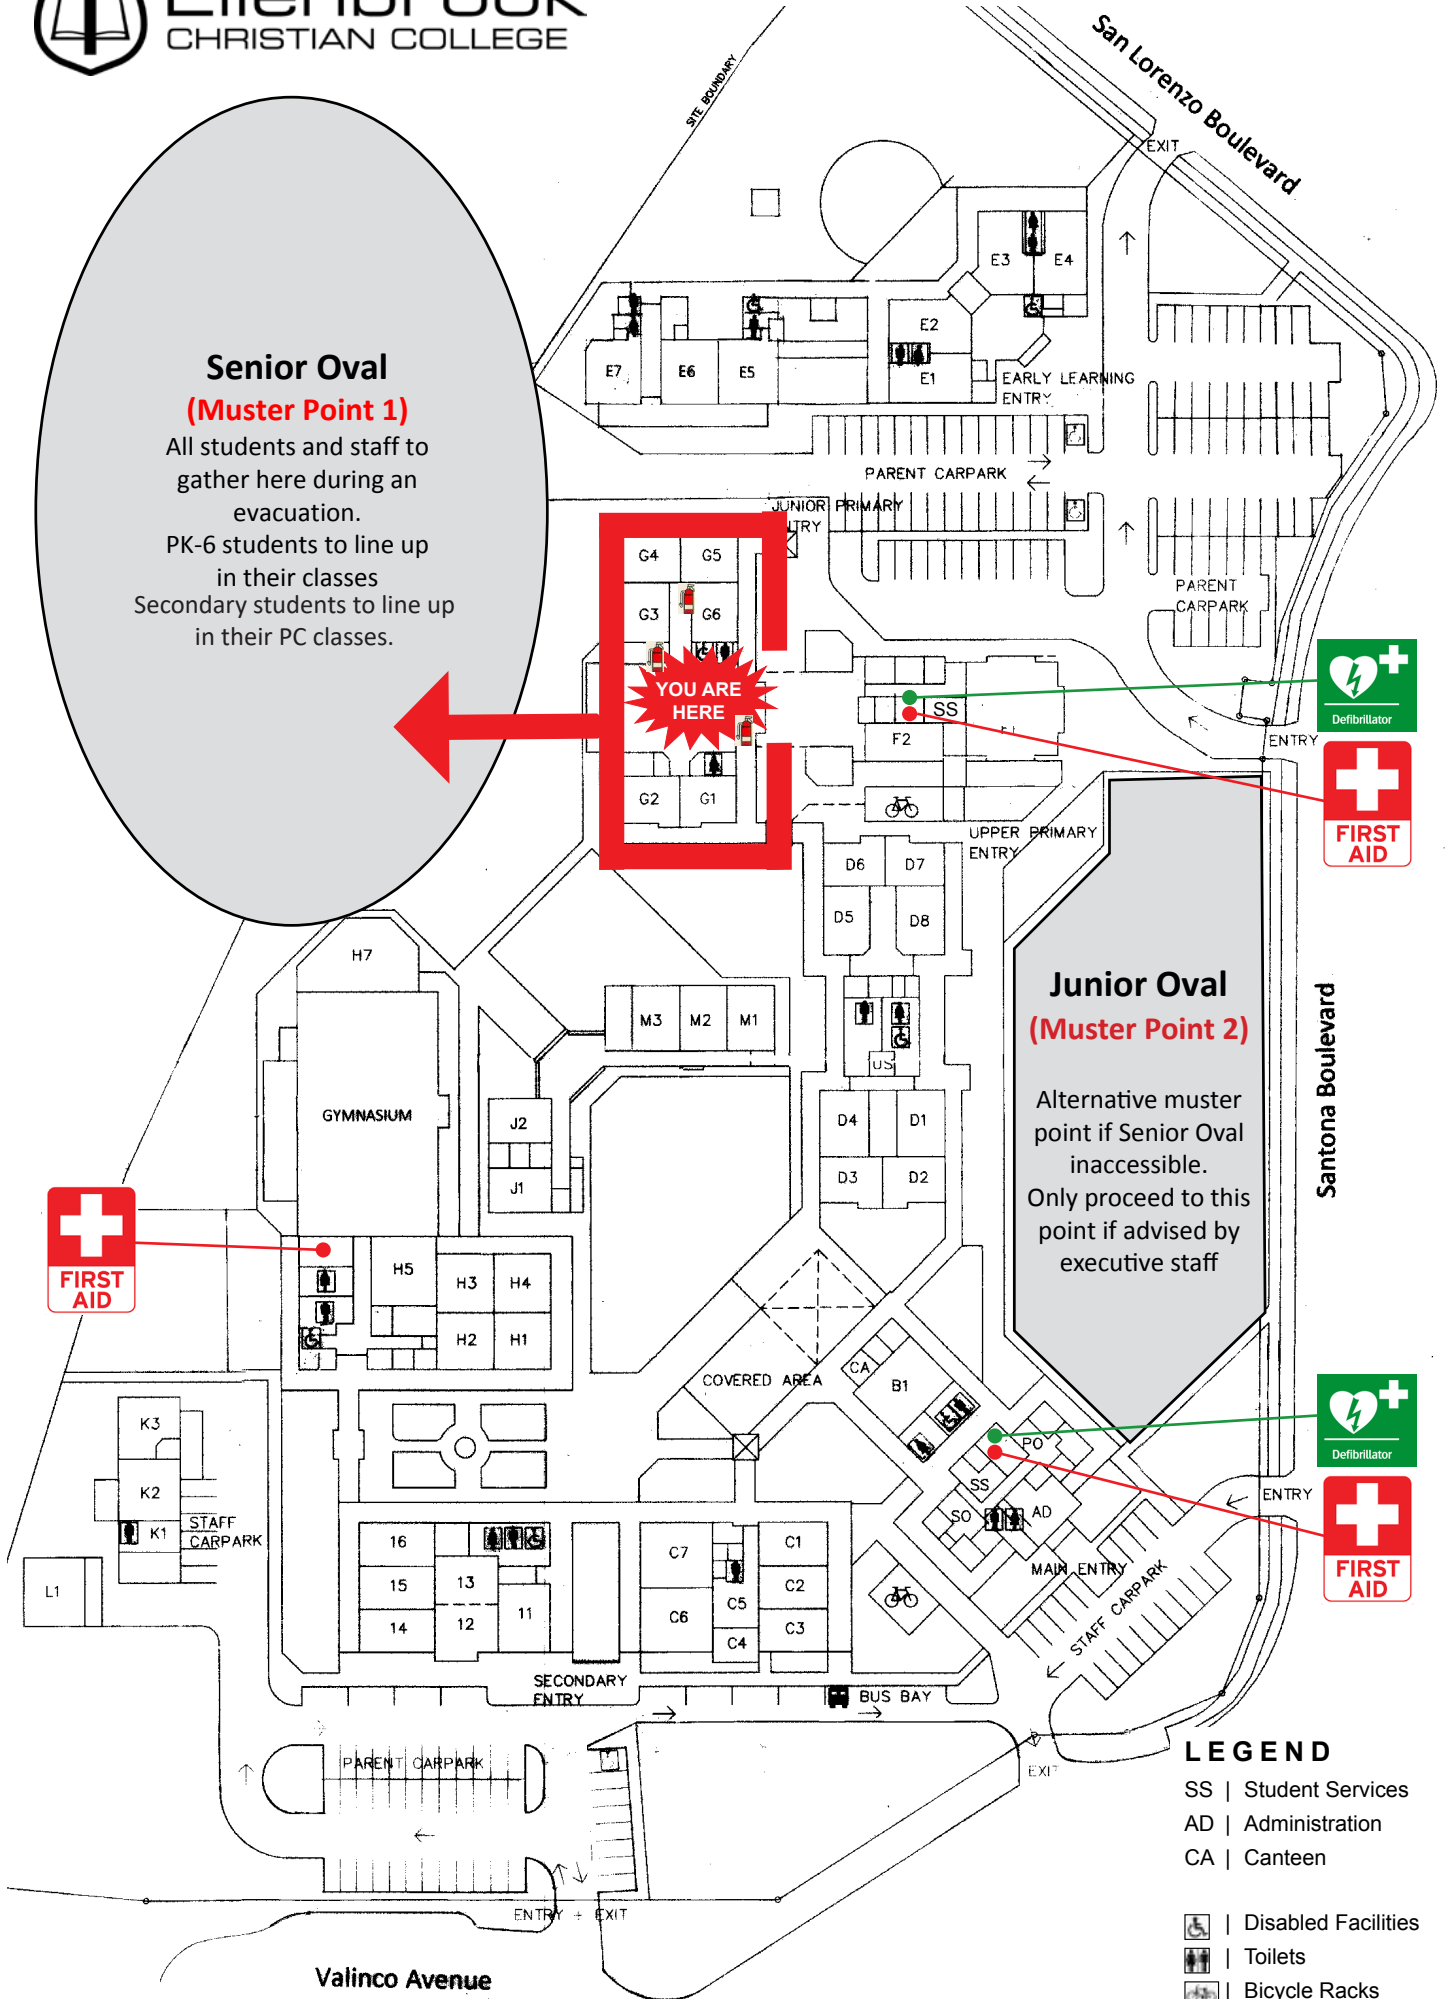

Senior Oval
(Muster Point 1)
All students and staff to gather here during an evacuation.
PK-6 students to line up in their classes
Secondary students to line up in their PC classes.

YOU ARE HERE

Junior Oval
(Muster Point 2)
Alternative muster point if Senior Oval inaccessible.
Only proceed to this point if advised by executive staff

LEGEND

- SS | Student Services
- AD | Administration
- CA | Canteen

- Disabled Facilities
- Toilets
- Bicycle Racks