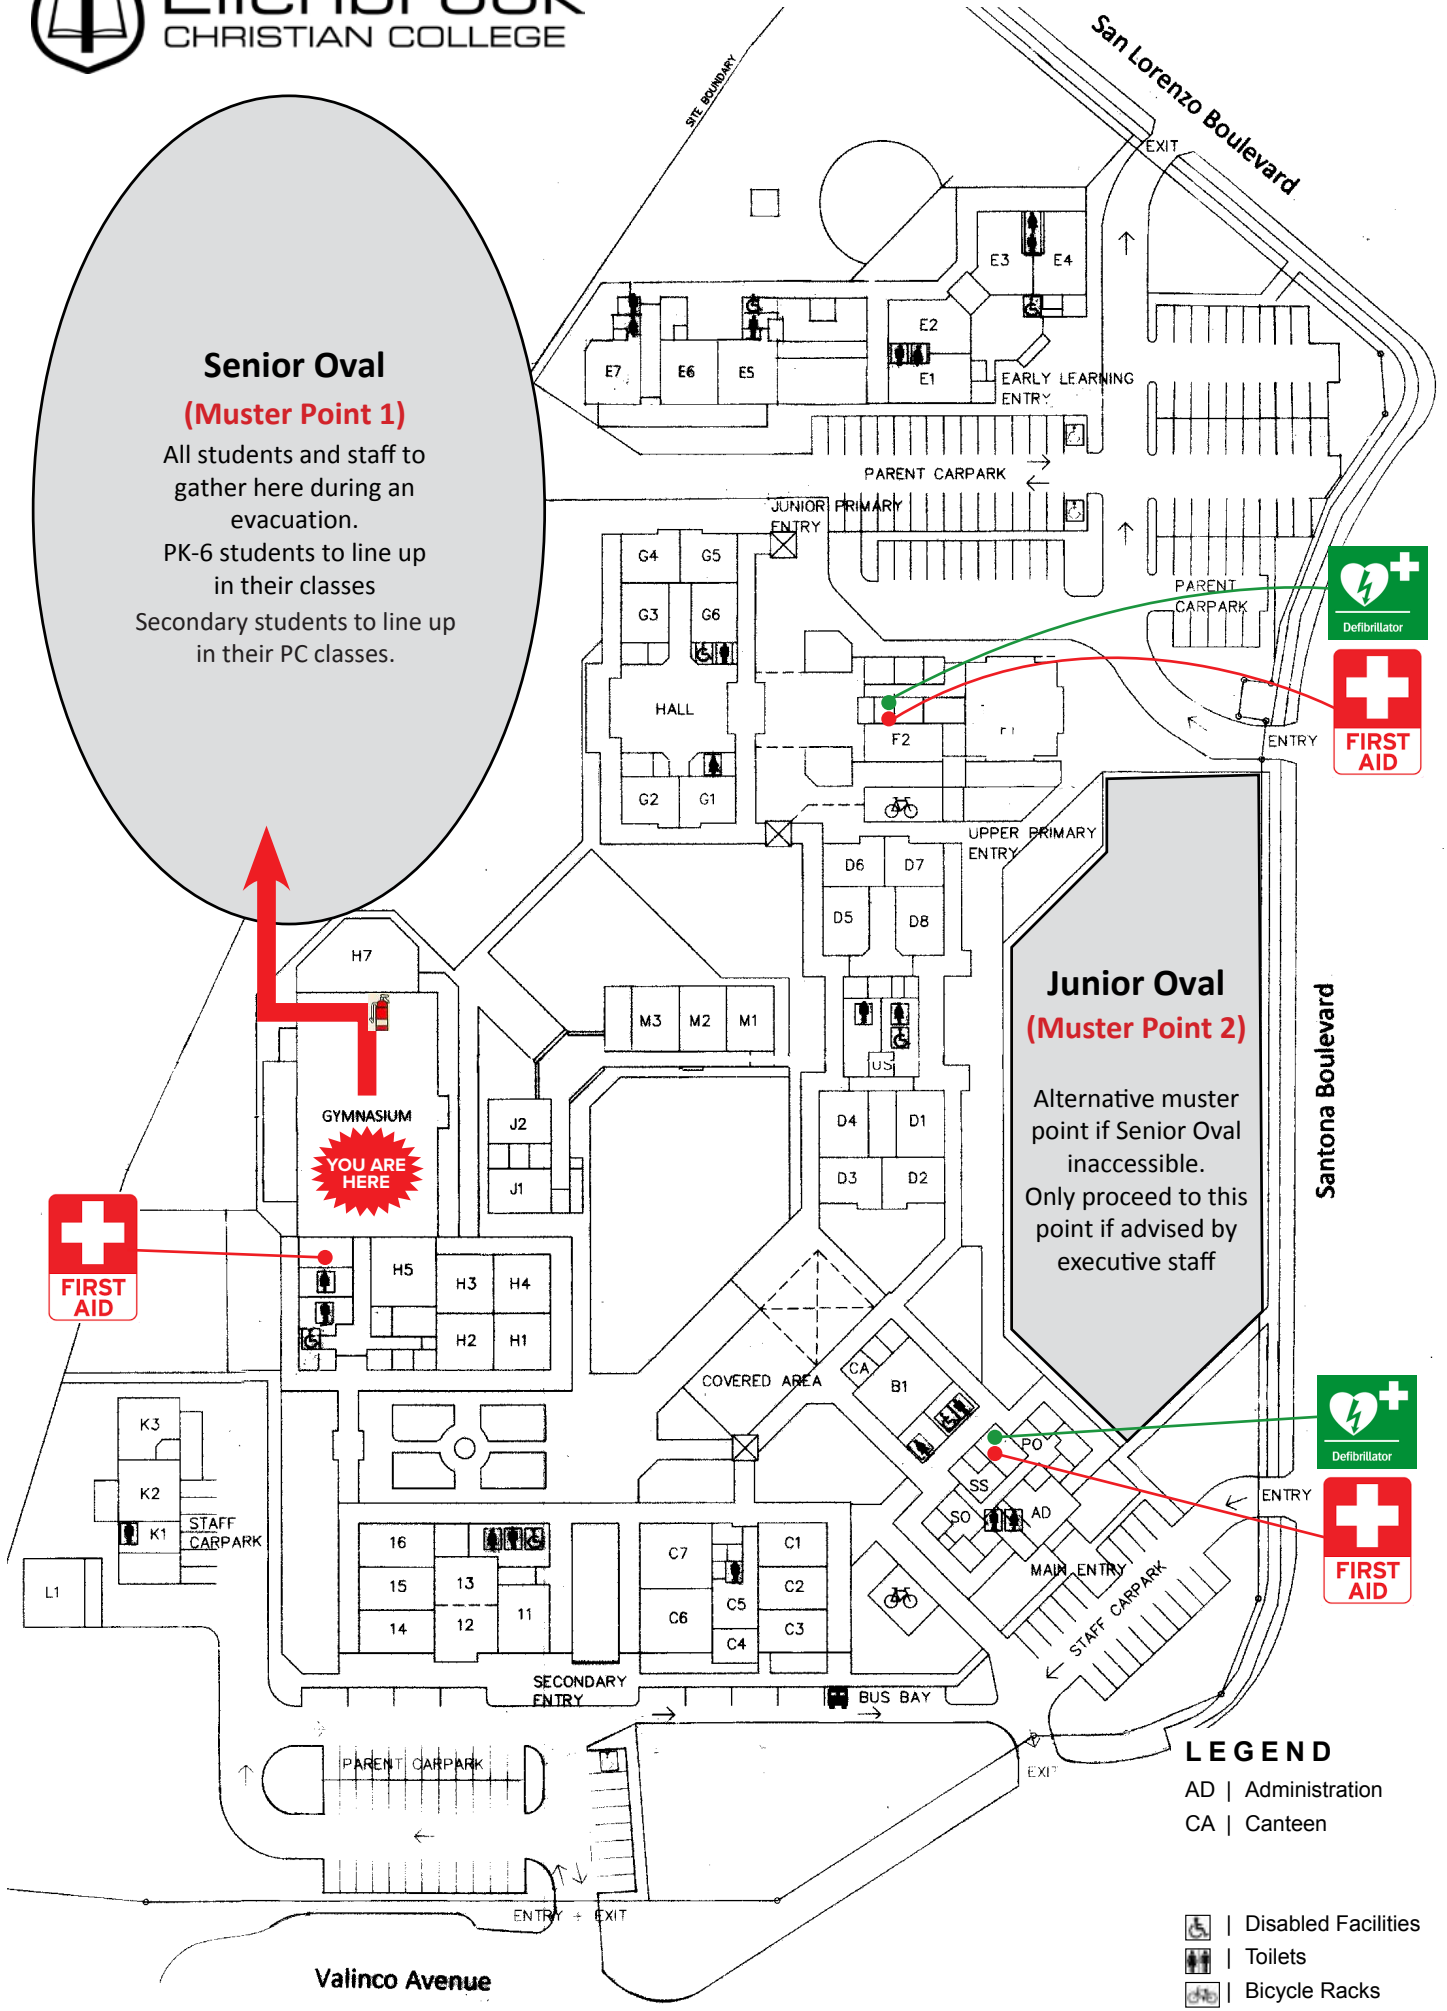

Senior Oval
(Muster Point 1)
All students and staff to gather here during an evacuation.
PK-6 students to line up in their classes
Secondary students to line up in their PC classes.

Junior Oval
(Muster Point 2)
Alternative muster point if Senior Oval inaccessible.
Only proceed to this point if advised by executive staff

LEGEND

- AD | Administration
- CA | Canteen
- | Disabled Facilities
- | Toilets
- | Bicycle Racks

Defibrillator
 FIRST AID

FIRST AID

Defibrillator
 FIRST AID

Senior Oval
(Muster Point 1)
All students and staff to gather here during an evacuation.
PK-6 students to line up in their classes
Secondary students to line up in their PC classes.

Junior Oval
(Muster Point 2)
Alternative muster point if Senior Oval inaccessible.
Only proceed to this point if advised by executive staff

Santona Boulevard

LEGEND

- AD | Administration
- CA | Canteen

- Disabled Facilities
- Toilets
- Bicycle Racks

Valinco Avenue

Senior Oval
(Muster Point 1)
All students and staff to gather here during an evacuation.
PK-6 students to line up in their classes
Secondary students to line up in their PC classes.

YOU ARE HERE