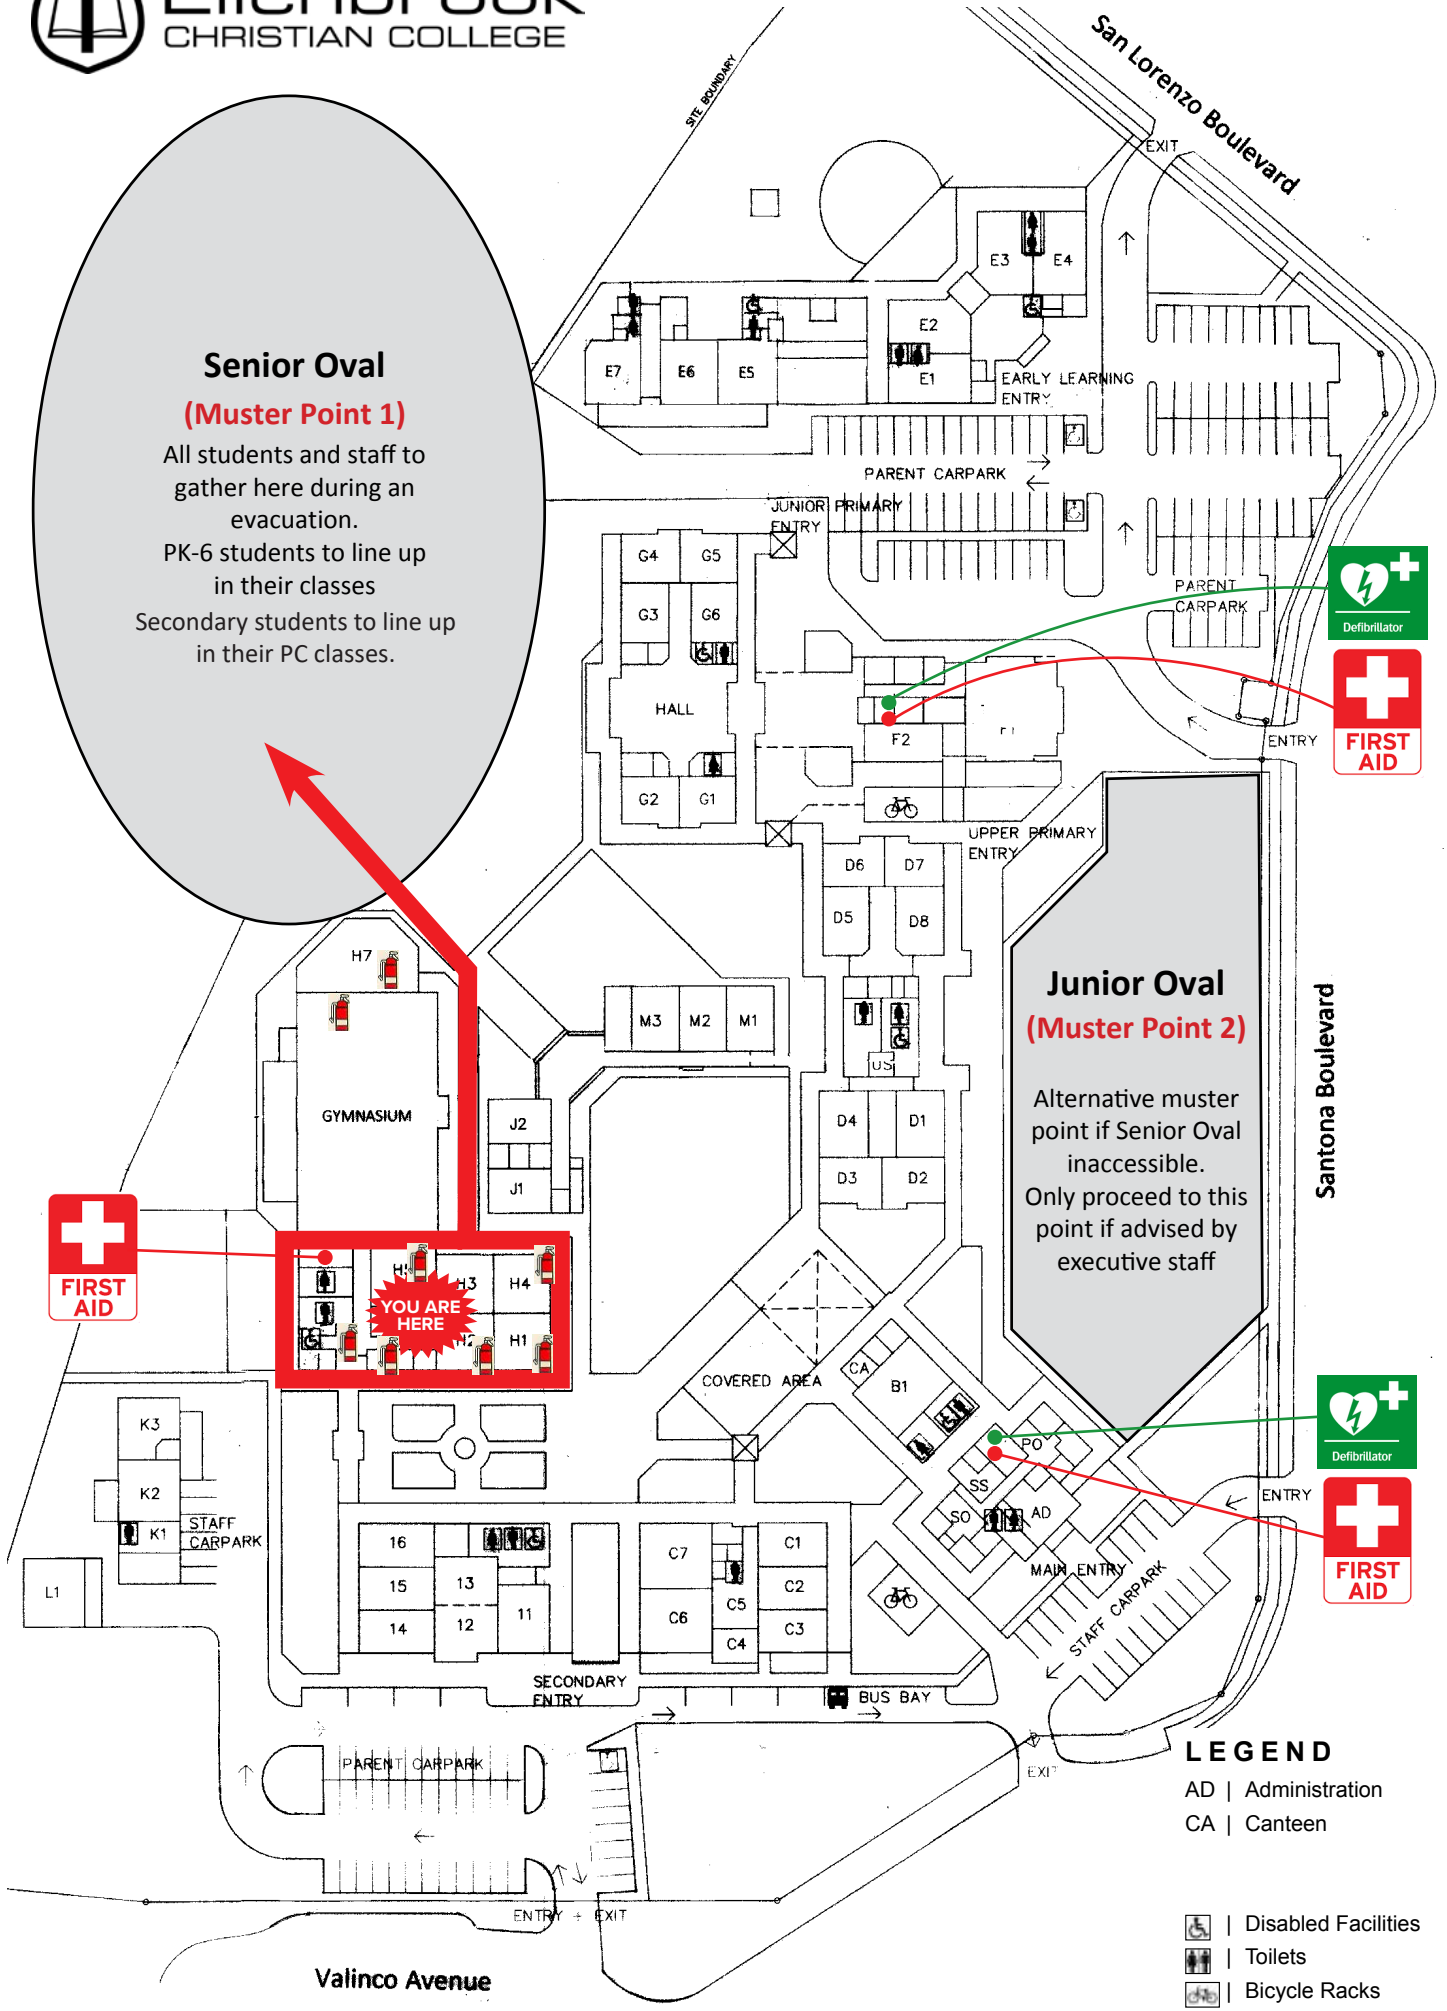

Senior Oval
(Muster Point 1)
All students and staff to gather here during an evacuation.
PK-6 students to line up in their classes
Secondary students to line up in their PC classes.

Junior Oval
(Muster Point 2)
Alternative muster point if Senior Oval inaccessible.
Only proceed to this point if advised by executive staff

LEGEND

- AD | Administration
- CA | Canteen
- | Disabled Facilities
- | Toilets
- | Bicycle Racks

Defibrillator
 FIRST AID

FIRST AID

Defibrillator
 FIRST AID

Senior Oval
(Muster Point 1)
All students and staff to gather here during an evacuation.
PK-6 students to line up in their classes
Secondary students to line up in their PC classes.

Junior Oval
(Muster Point 2)
Alternative muster point if Senior Oval inaccessible.
Only proceed to this point if advised by executive staff

Santona Boulevard

LEGEND

- AD | Administration
- CA | Canteen

- Disabled Facilities
- Toilets
- Bicycle Racks

Junior Oval
(Muster Point 2)
Alternative muster point if Senior Oval inaccessible.
Only proceed to this point if advised by executive staff

LEGEND

- AD | Administration
- CA | Canteen

- Disabled Facilities
- Toilets
- Bicycle Racks