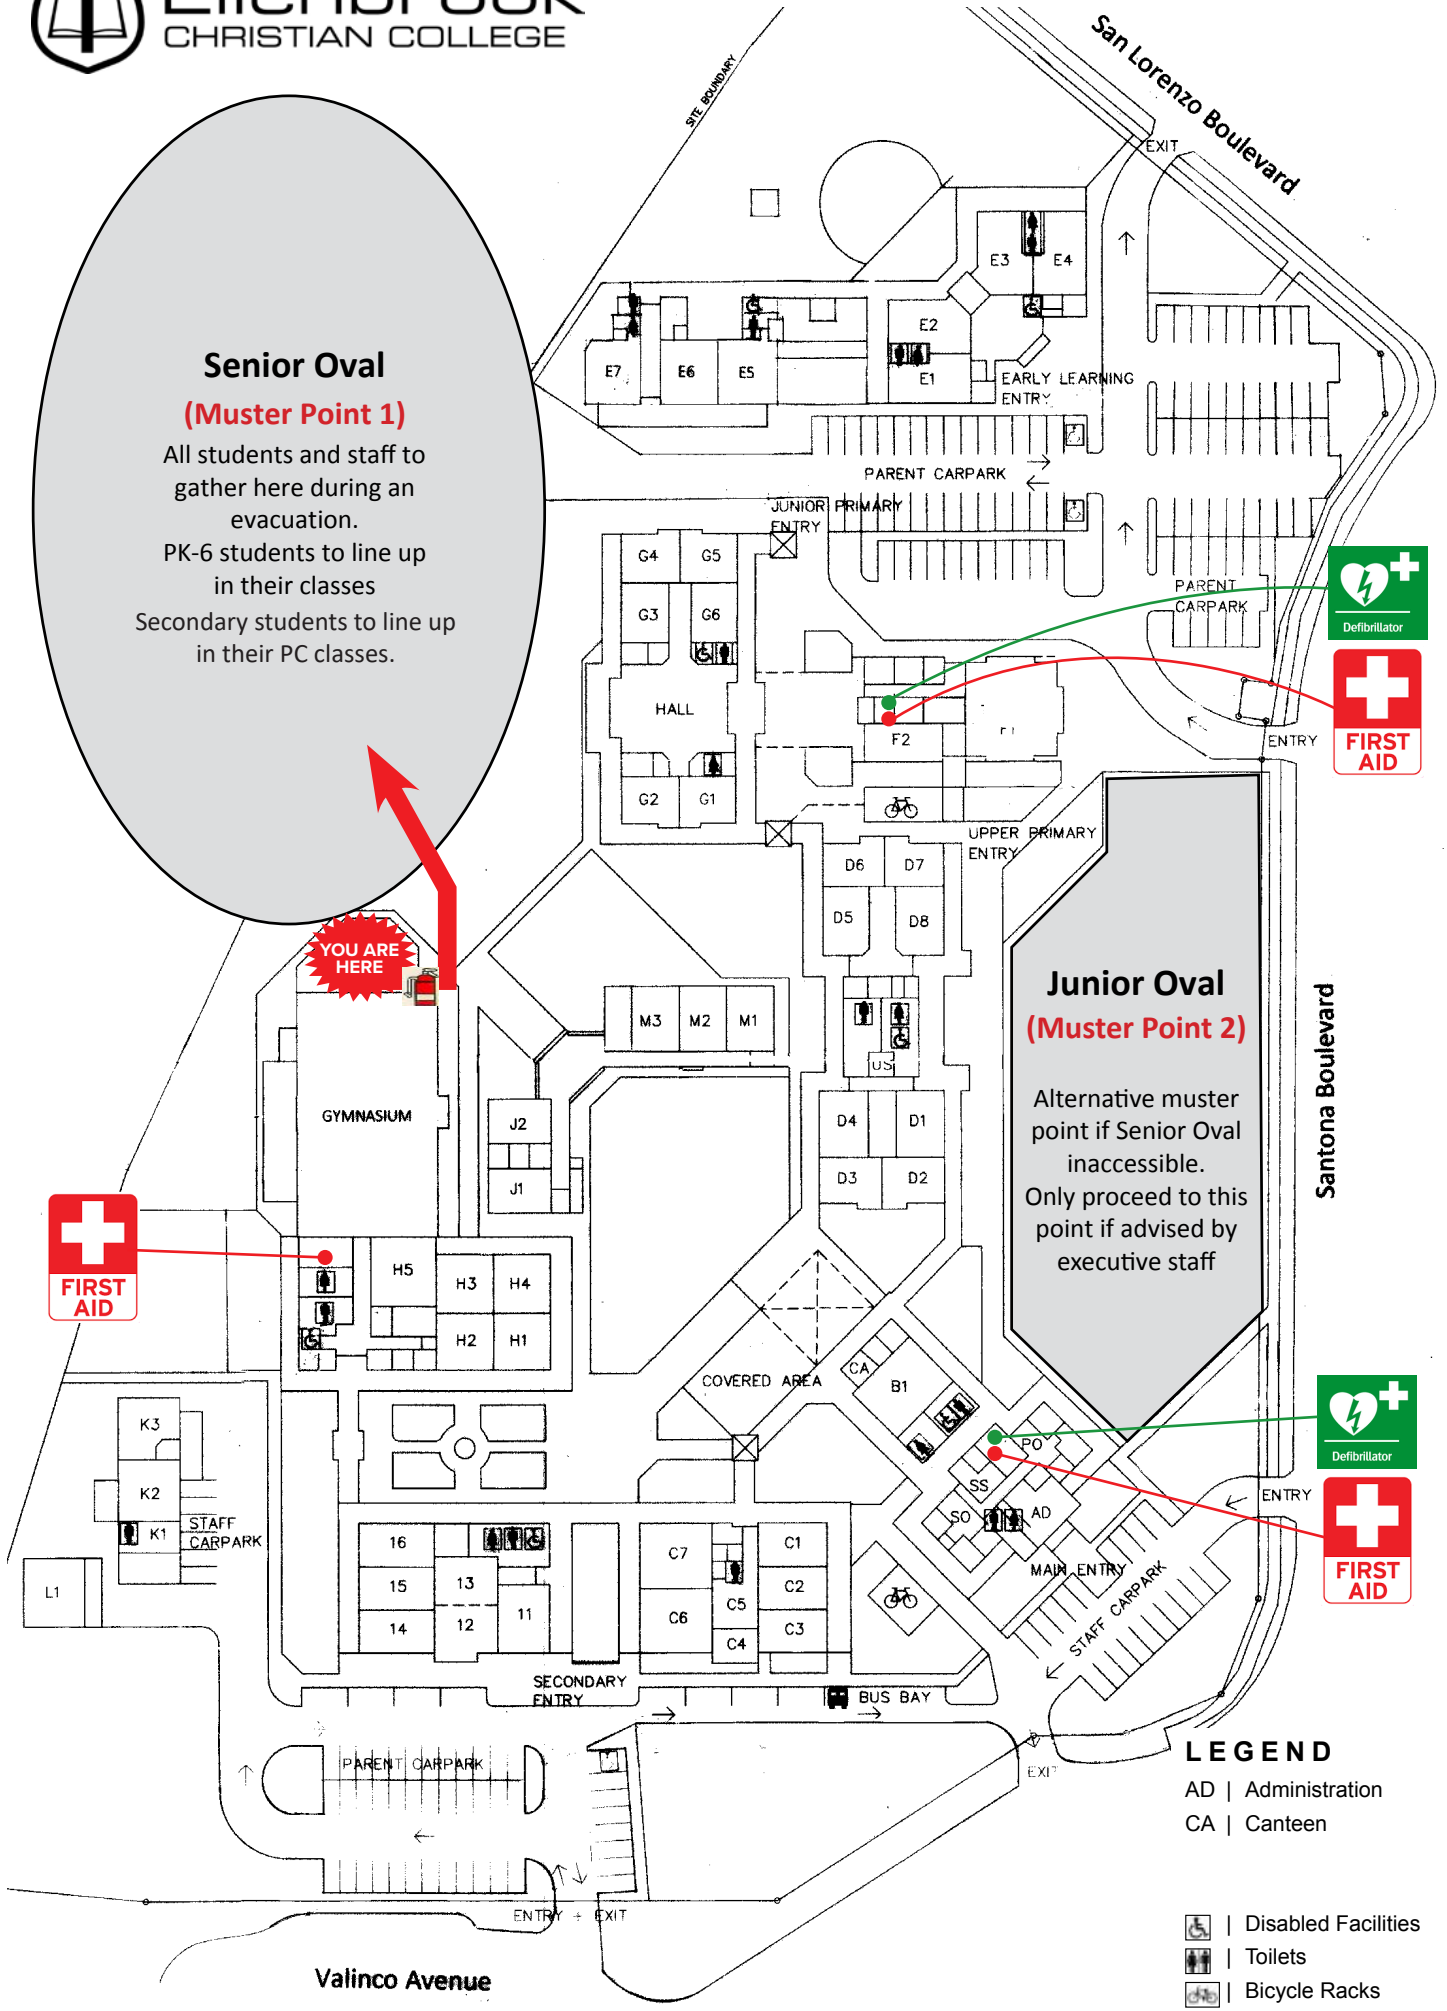

Senior Oval
(Muster Point 1)
All students and staff to gather here during an evacuation.
PK-6 students to line up in their classes
Secondary students to line up in their PC classes.

YOU ARE HERE

Junior Oval
(Muster Point 2)
Alternative muster point if Senior Oval inaccessible.
Only proceed to this point if advised by executive staff

LEGEND

- AD | Administration
- CA | Canteen

- Disabled Facilities
- Toilets
- Bicycle Racks