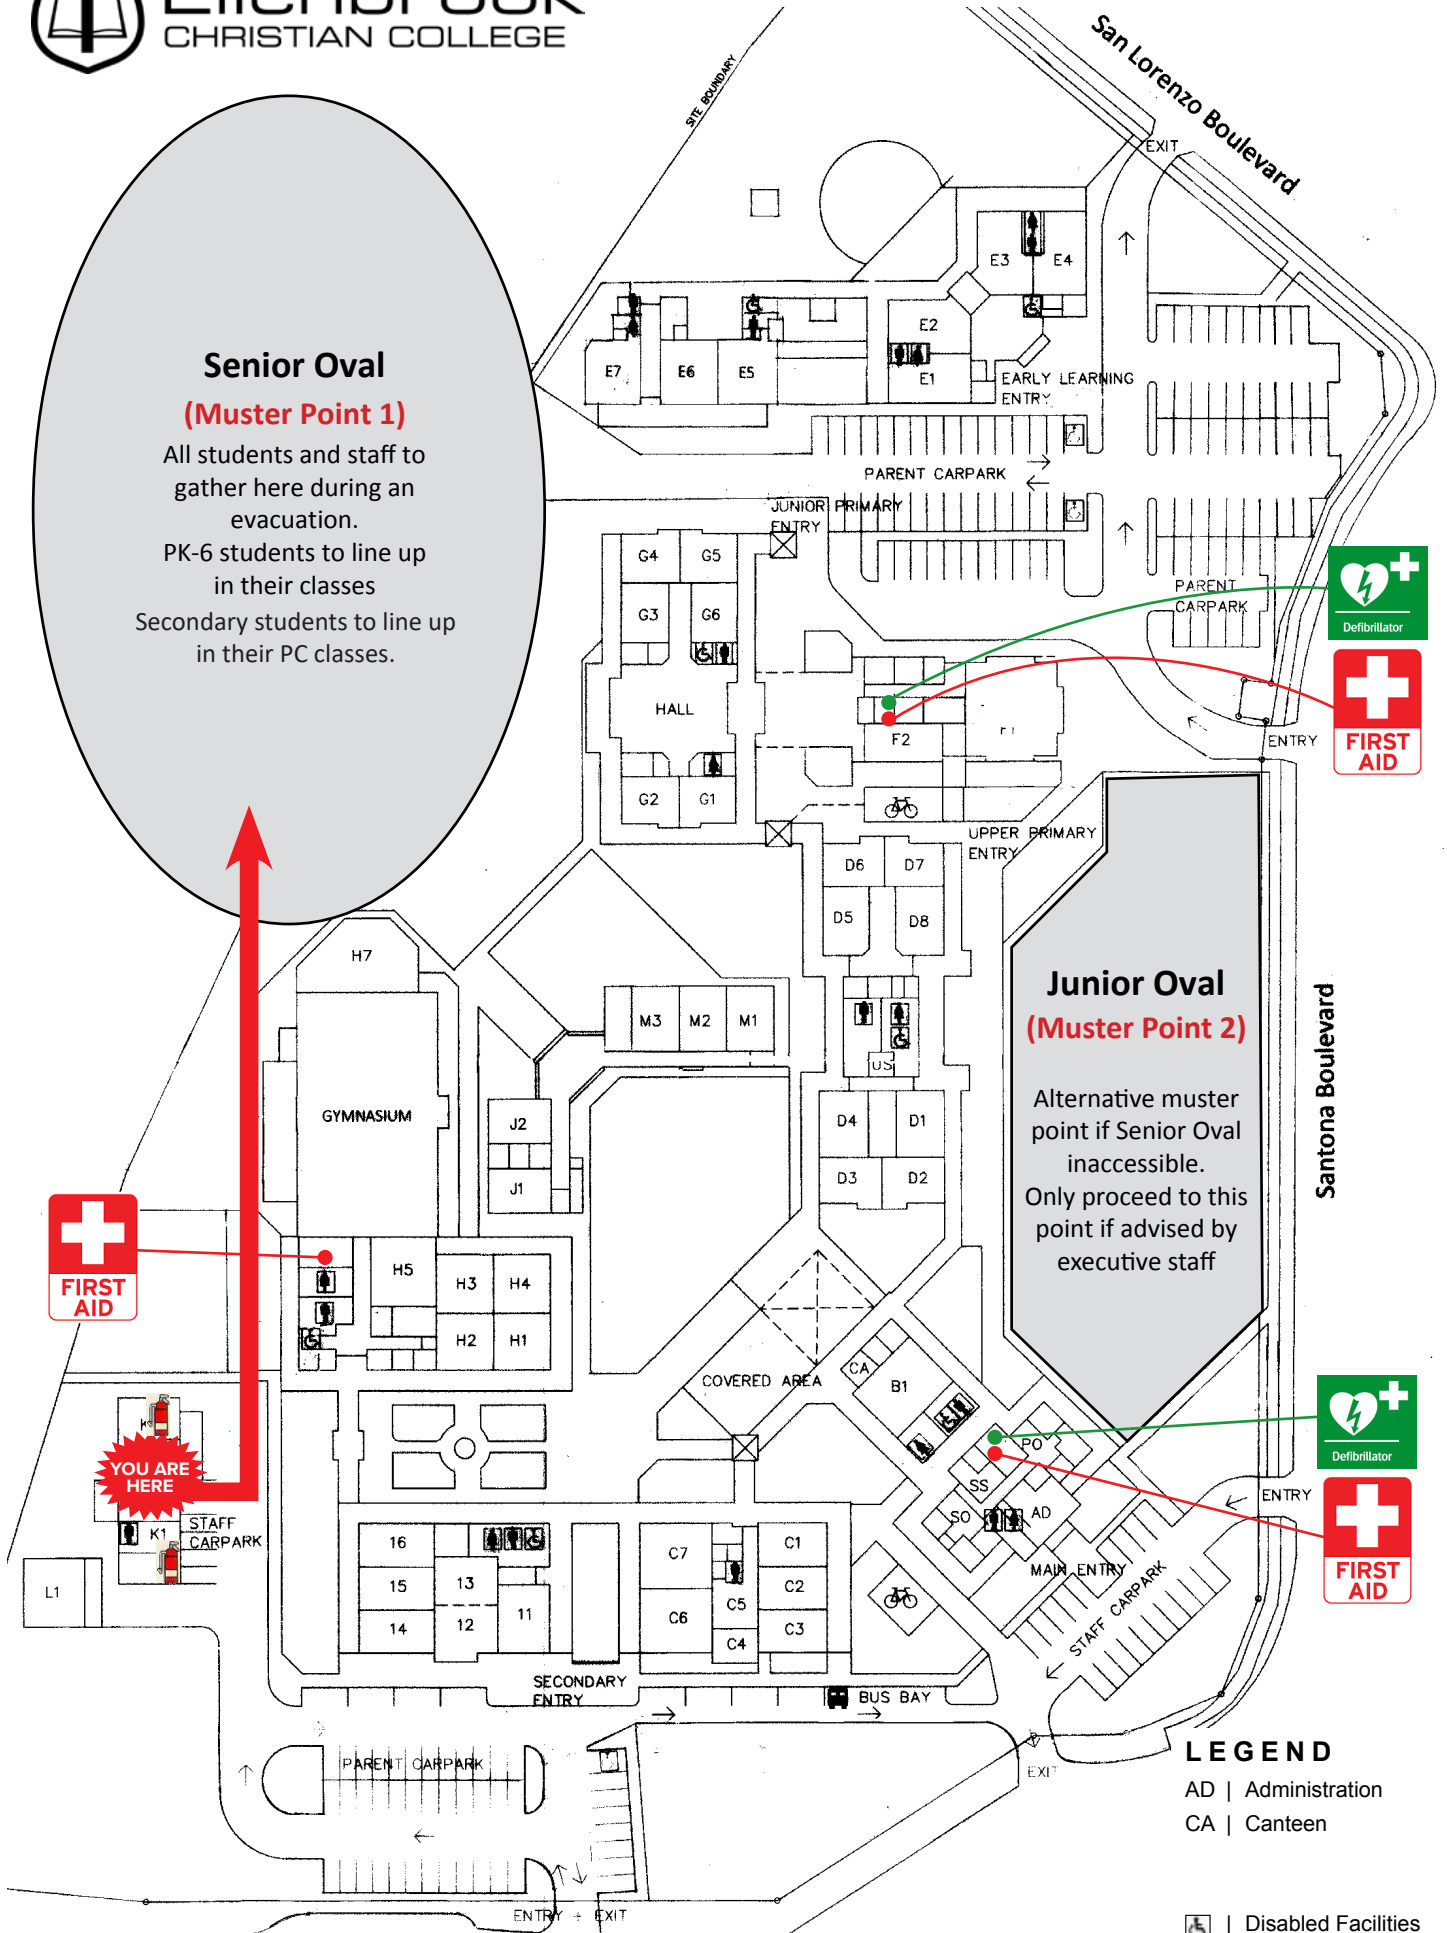

Senior Oval
(Muster Point 1)
All students and staff to gather here during an evacuation.
PK-6 students to line up in their classes
Secondary students to line up in their PC classes.

Junior Oval
(Muster Point 2)
Alternative muster point if Senior Oval inaccessible.
Only proceed to this point if advised by executive staff

Santona Boulevard

LEGEND

- AD | Administration
- CA | Canteen

- Disabled Facilities
- Toilets
- Bicycle Racks

Valinco Avenue