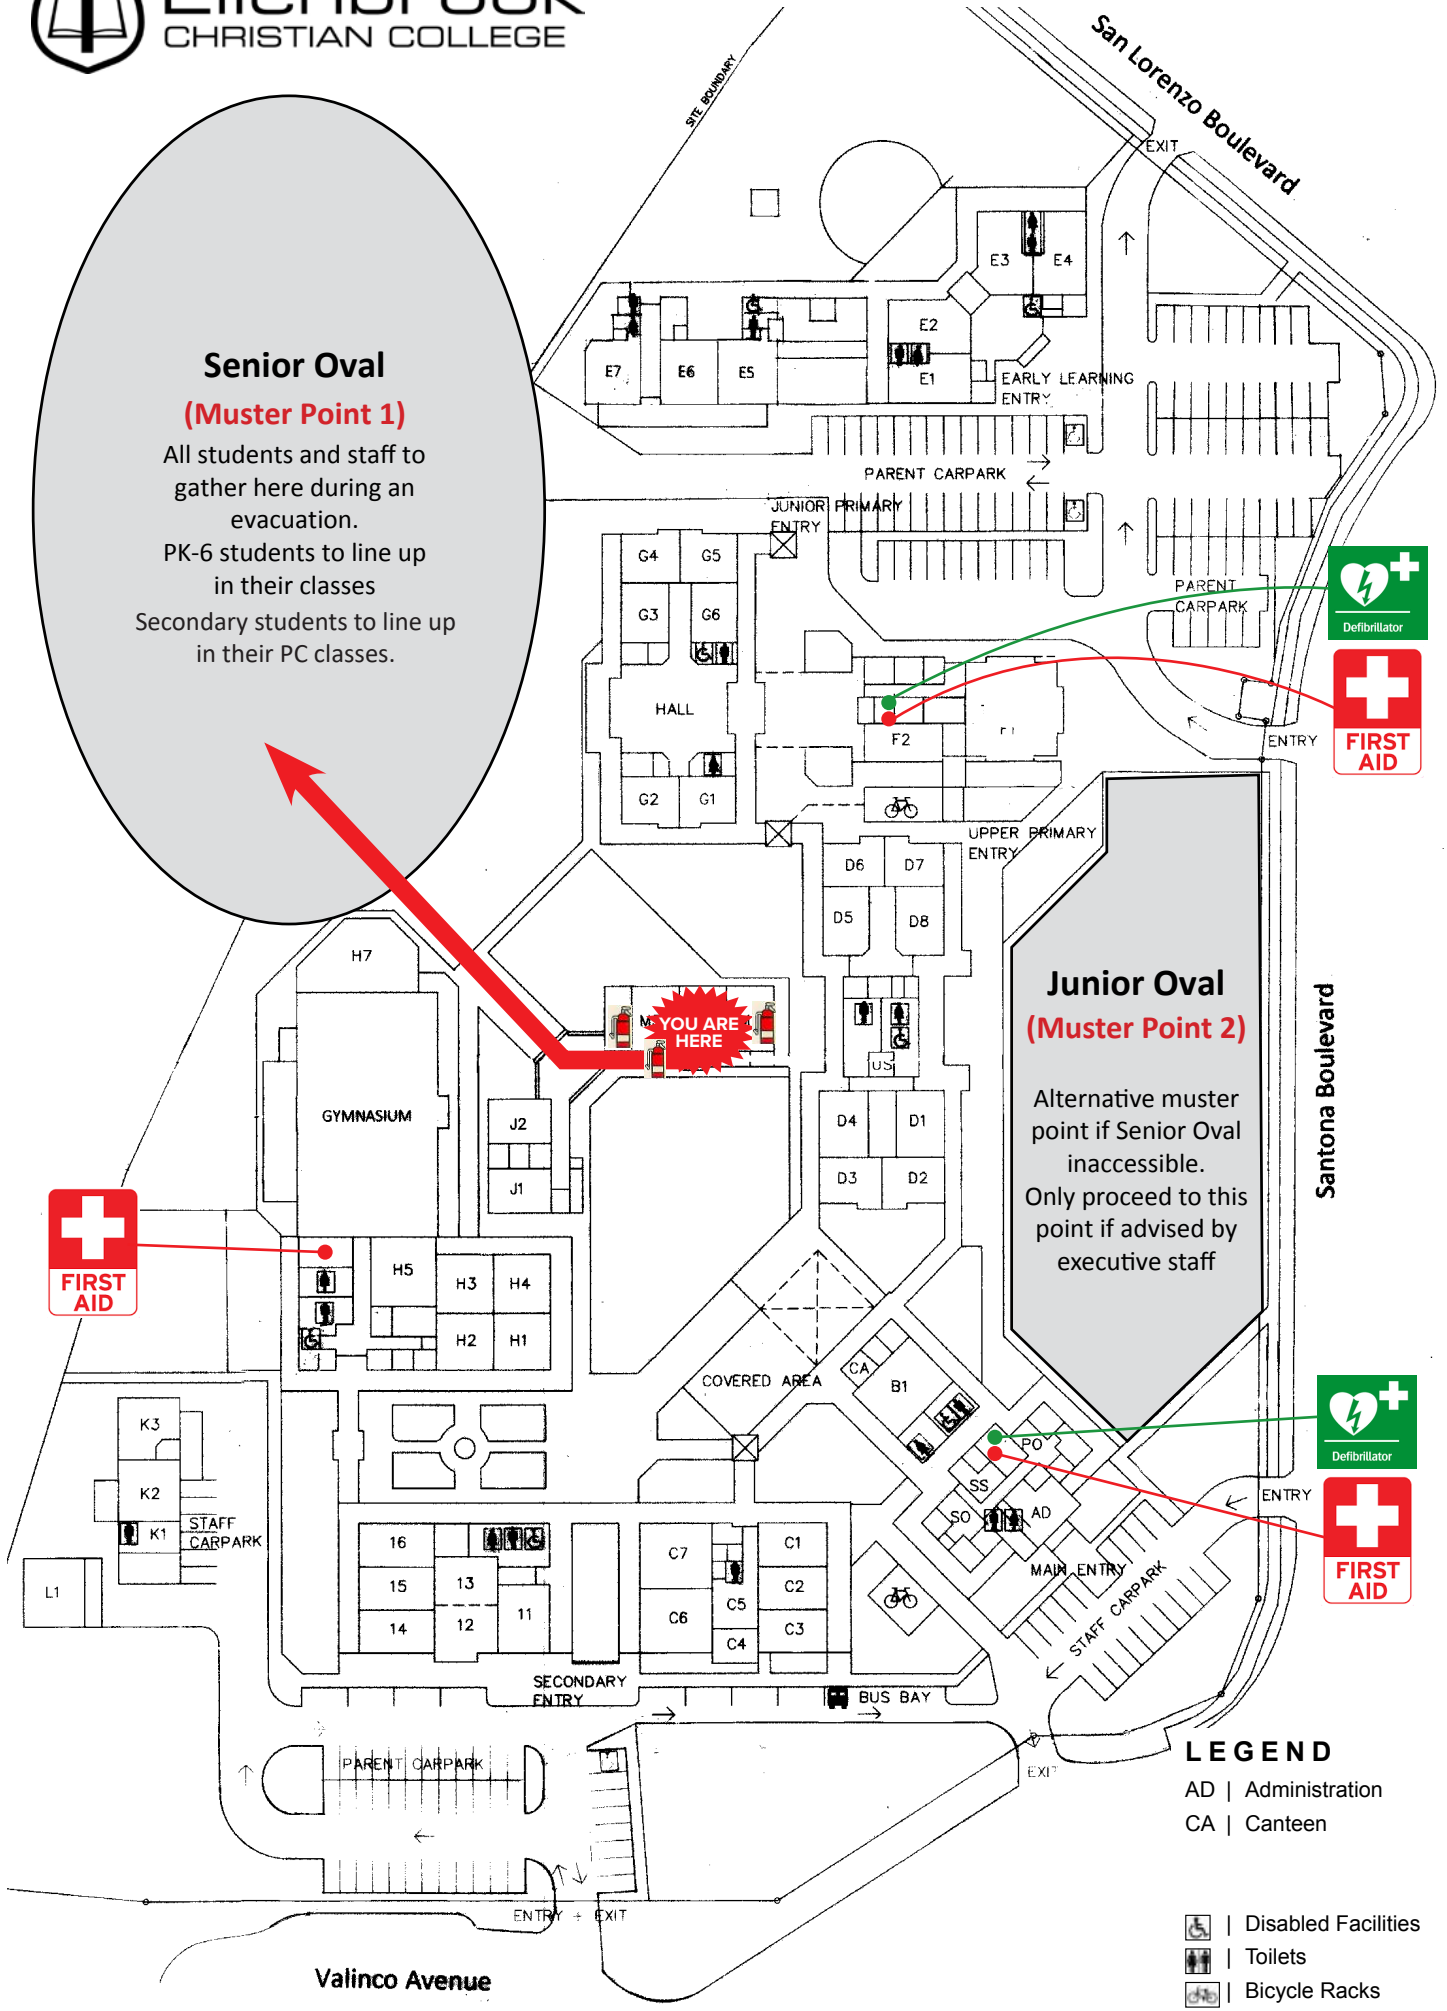

Senior Oval
(Muster Point 1)
All students and staff to gather here during an evacuation.
PK-6 students to line up in their classes
Secondary students to line up in their PC classes.

Junior Oval
(Muster Point 2)
Alternative muster point if Senior Oval inaccessible.
Only proceed to this point if advised by executive staff

LEGEND

- AD | Administration
- CA | Canteen

- Disabled Facilities
- Toilets
- Bicycle Racks